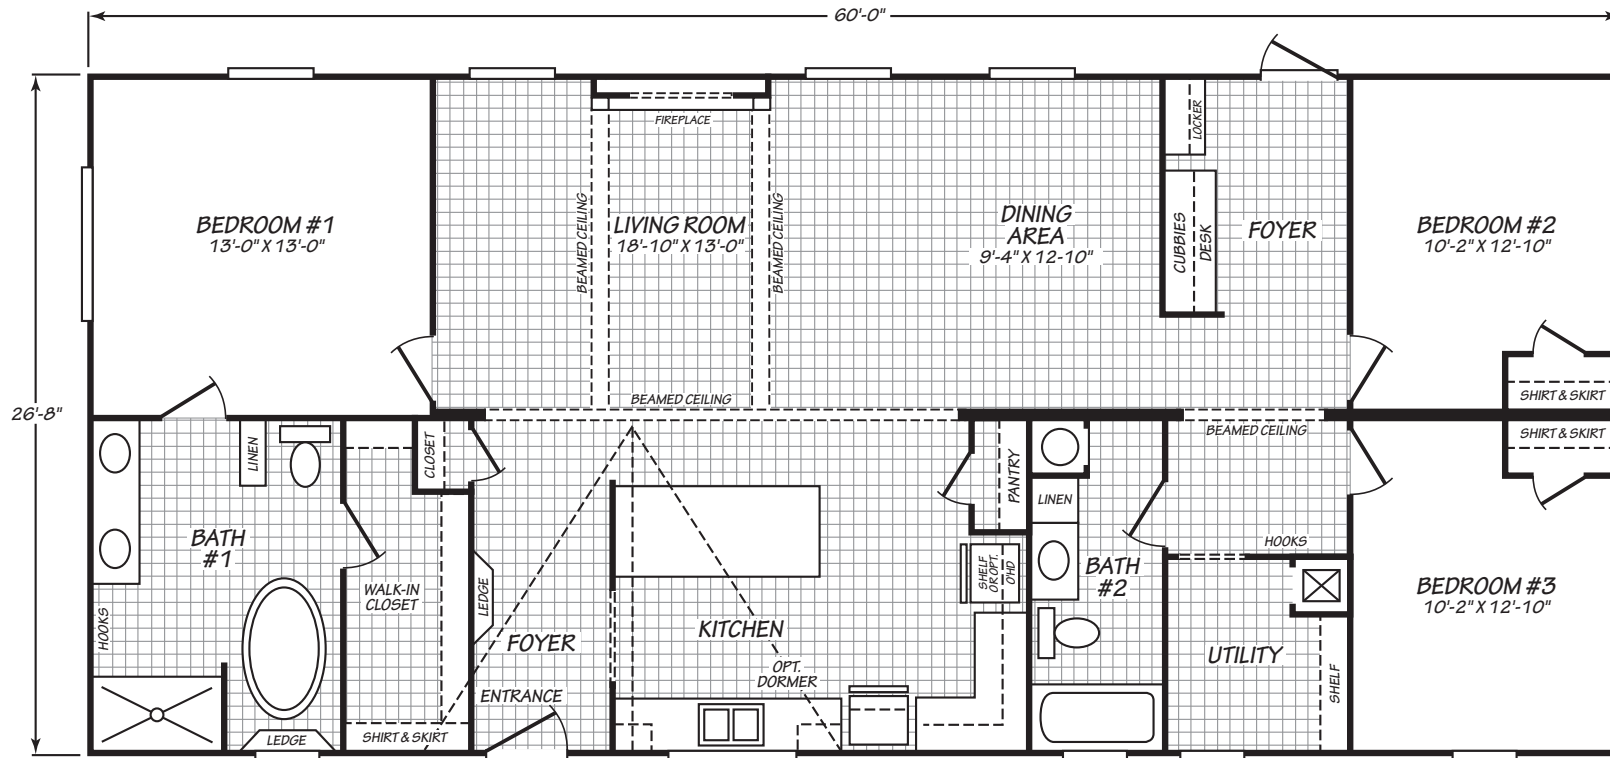

Campton

Factory Advantage Series

1,600 SQ. FT. (Approximate) 3 Bedroom, 2 Bath

Last Updated: 7-14-21

FACTORY EXPO HOME CENTERS
739 Hwy 52 Bypass West
Lafayette TN 37083

MobileHomeExpo.com | 1-800-959-3014

IMPORTANT: Alta Cima Corp reserves the right to modify, cancel or substitute products or features of this event at any time without prior notice or obligation. Pictures and other promotional materials are representative and may depict or contain floor plans, square footages, elevations, options, upgrades, extra design features, decorations, floor coverings, specialty light fixtures, custom paint and wall coverings, window treatments, landscaping, sound and alarm systems, furnishings, appliances, and other designer/decorator features and amenities that are not included as part of the home and/or may not be available at all locations. Home, pricing and community information is subject to change, and homes to prior sale, at any time without notice or obligation. ©2020 Alta Cima Corp. All rights reserved.