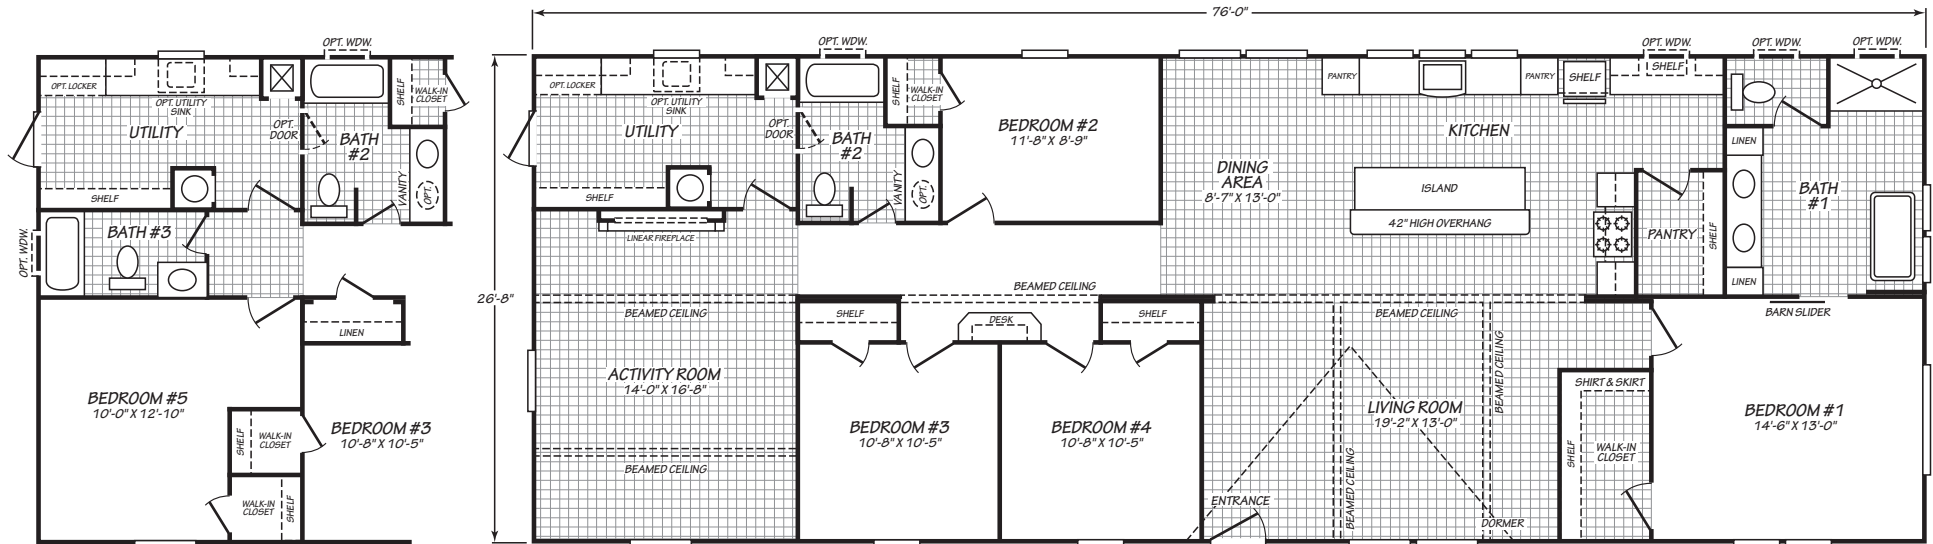

Deerfield

Factory Advantage Series 

Factory Expo

"Factory Direct Pricing" HOME CENTERS

4 Bedrooms, 2 Baths
Approx. 2,026 Sq. Ft.

Last Updated: 4-2-20

Factory Expo Home Centers
739 Hwy 52 Bypass West
Lafayette, Tennessee 37083