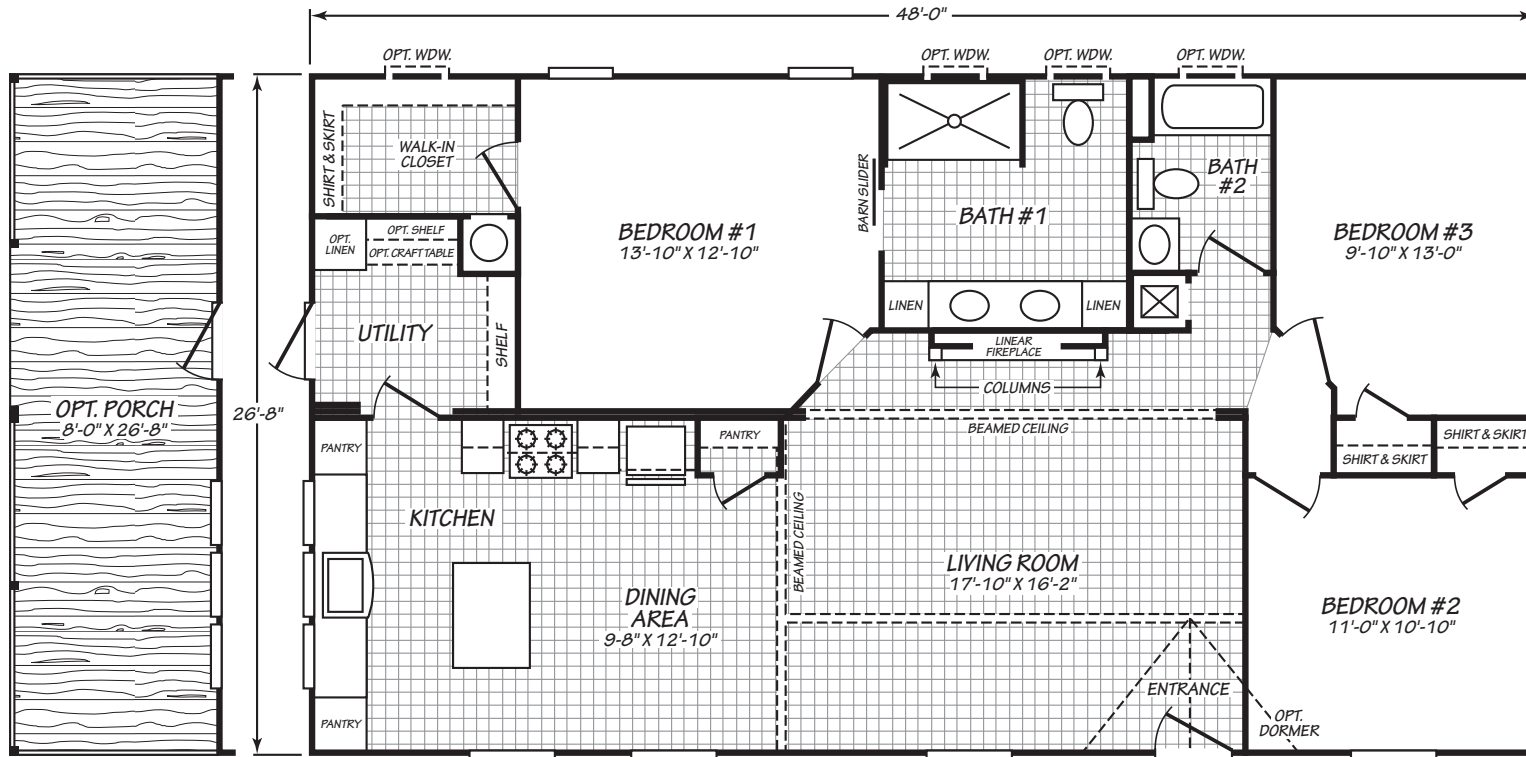

Ridgetop

Factory Advantage Series

1,279 SQ. FT. (Approximate) 3 Bedroom, 2 Bath

Last Updated: 3-19-21

FACTORY EXPO HOME CENTERS
739 Hwy 52 Bypass West
Lafayette TN 37083

MobileHomeExpo.com | 1-800-959-3014