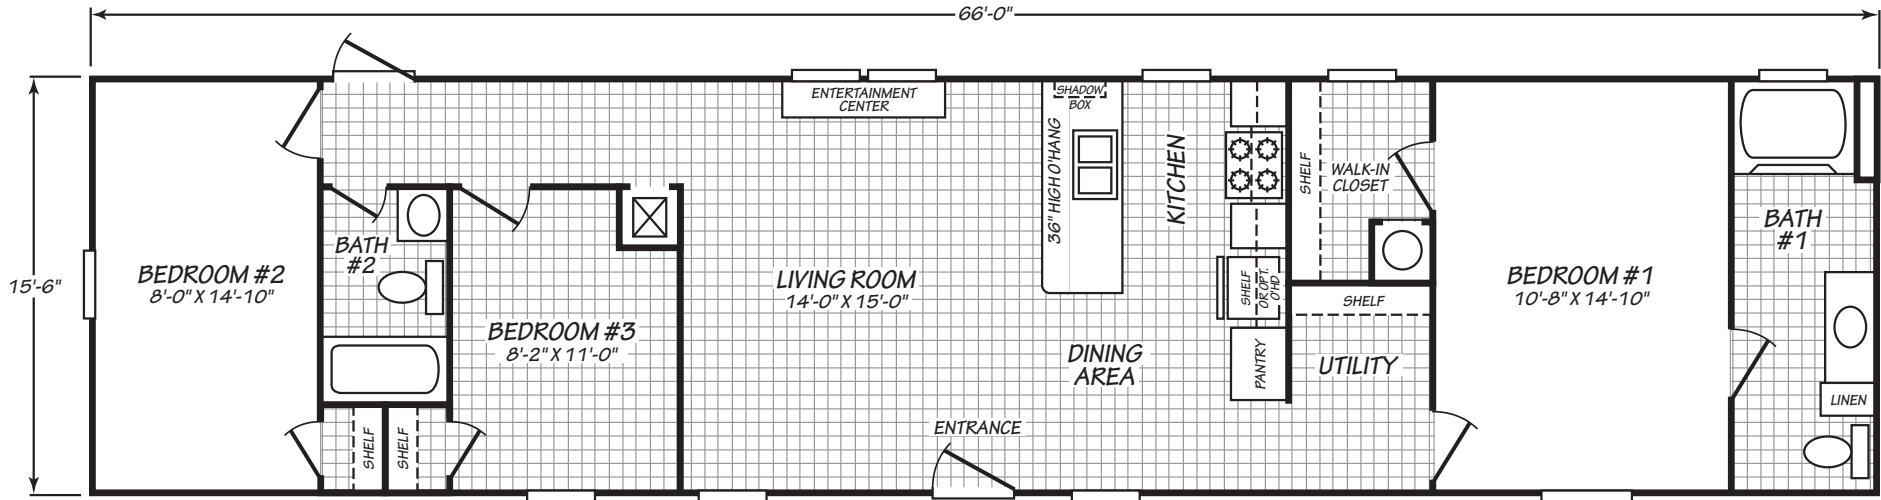

Atkins

Factory Advantage Series 

Factory Expo

"Factory Direct Pricing" HOME CENTERS

3 Bedrooms, 2 Baths
Approx. 1,023 Sq. Ft.

Last Updated: 1-23-20

Factory Expo Home Centers
739 Hwy 52 Bypass West
Lafayette, Tennessee 37083