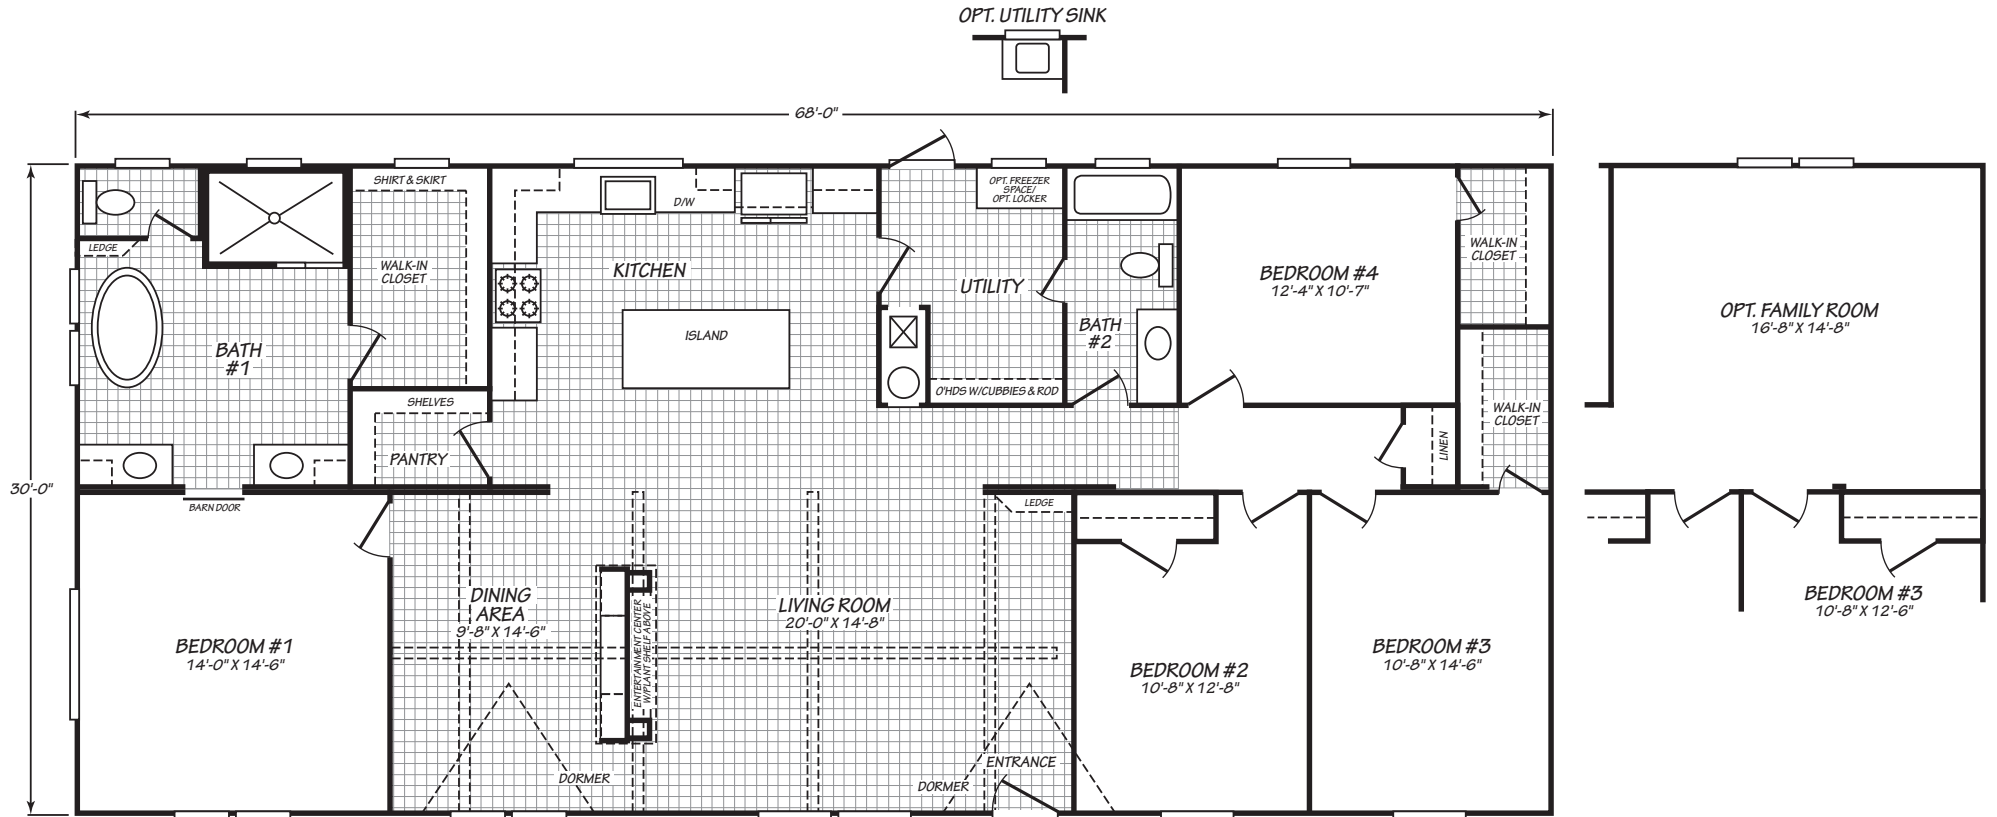

# Factory Expo

"Factory Direct Pricing" HOME CENTERS

**4 Bedrooms, 2 Baths**  
**Approx. 2,040 Sq. Ft.**

Last Updated: 7-16-19

Factory Expo Home Centers  
739 Hwy 52 Bypass West  
Lafayette, Tennessee 37083