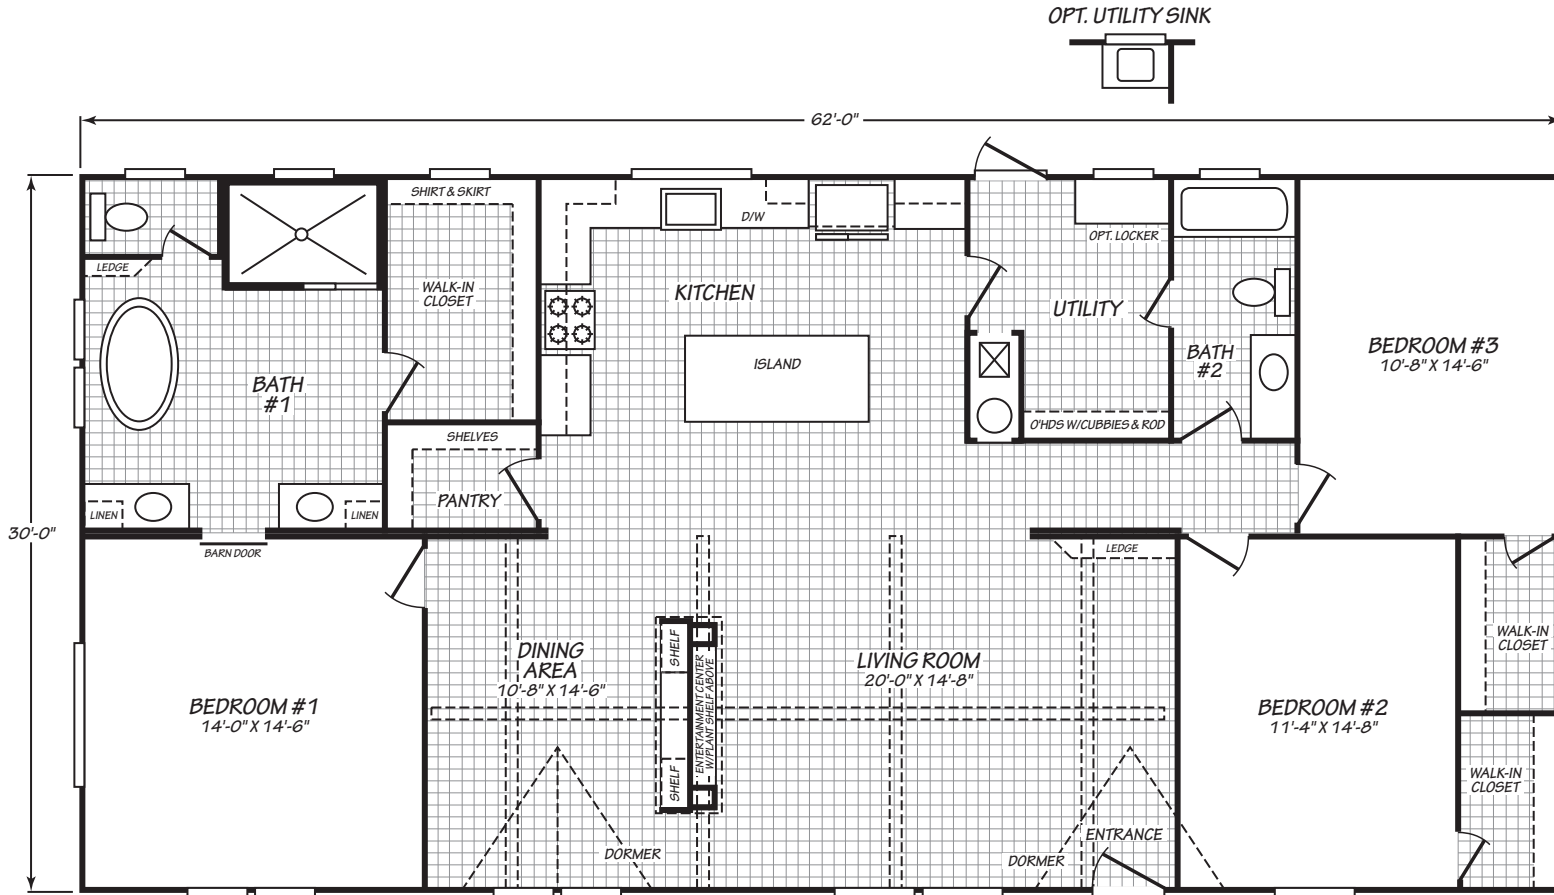

Bellwood

Expo Elite Series 

Factory Expo

"Factory Direct Pricing" HOME CENTERS

3 Bedrooms, 2 Baths
Approx. 1,860 Sq. Ft.

Last Updated: 4-17-19

Factory Expo Home Centers
739 Hwy 52 Bypass West
Lafayette, Tennessee 37083