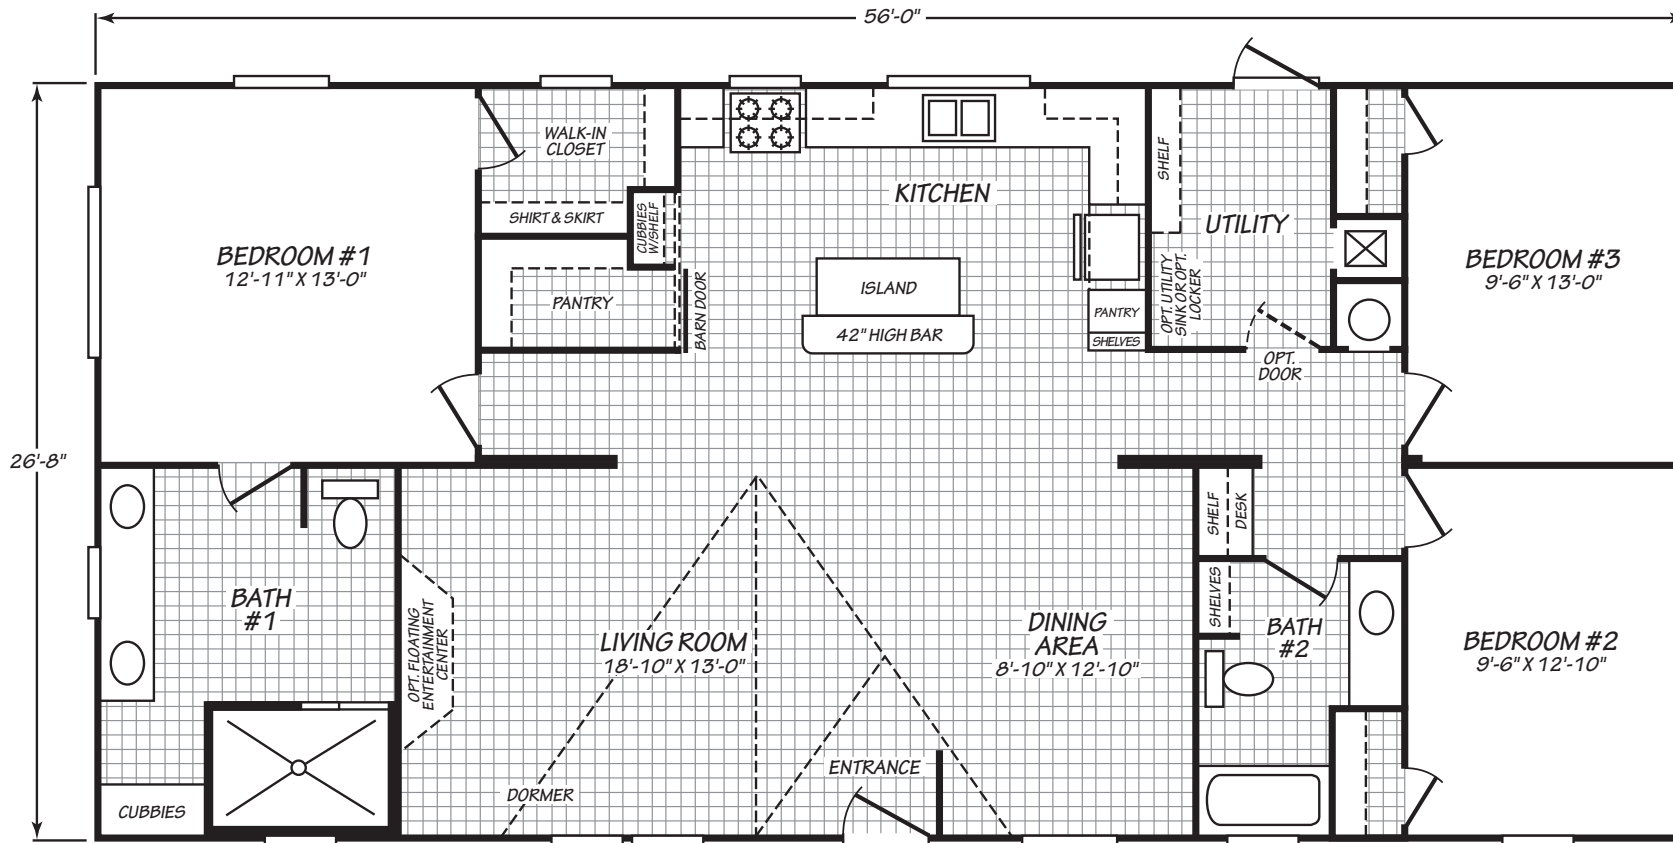

Bratton

Factory Advantage Series 

Factory Expo

"Factory Direct Pricing" HOME CENTERS

3 Bedrooms, 2 Baths
Approx. 1,492 Sq. Ft.

Last Updated: 3-1-19

Factory Expo Home Centers
739 Hwy 52 Bypass West
Lafayette, Tennessee 37083