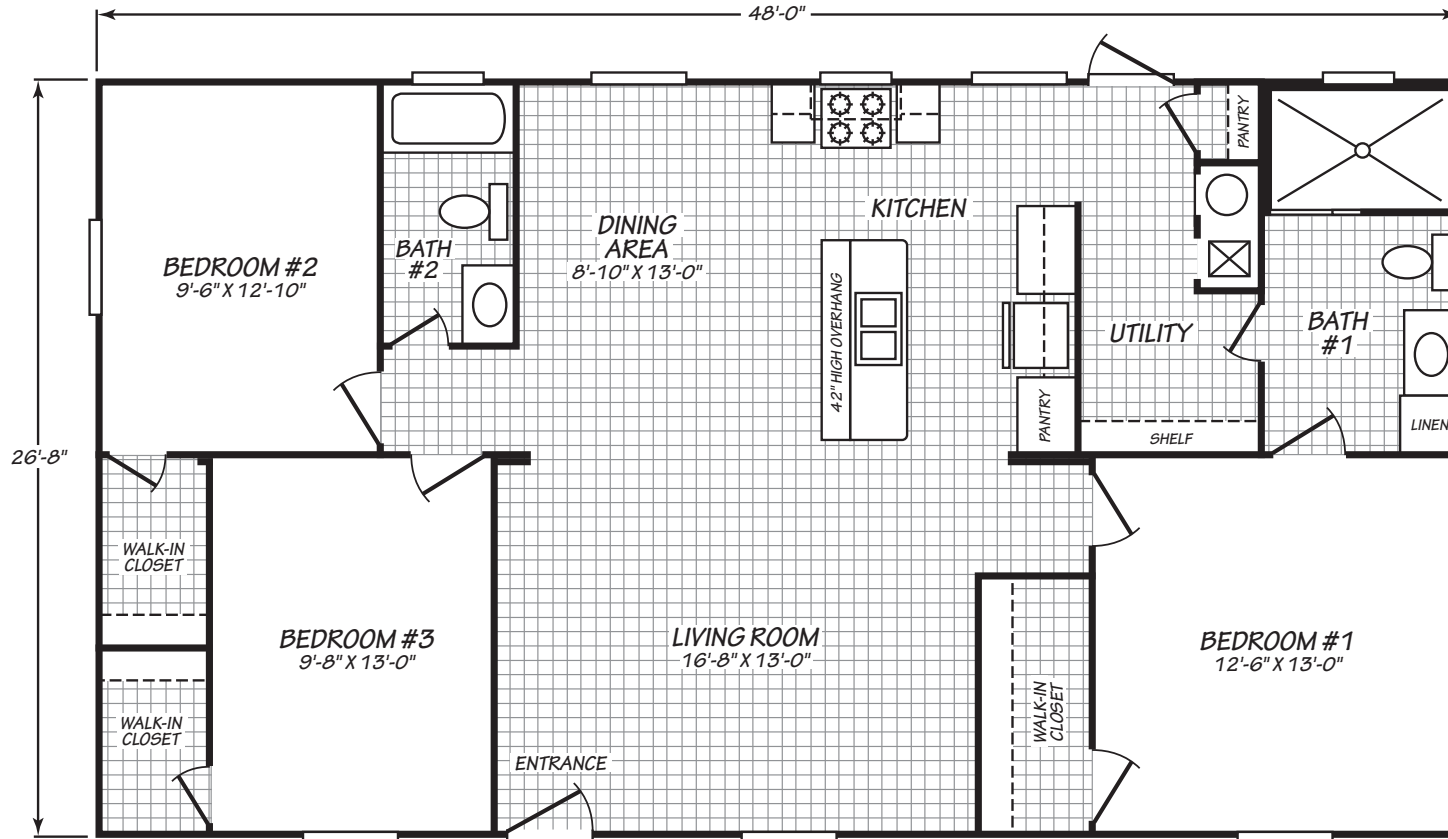

# Dresden

Factory Advantage Series 

**Factory Expo**  
 "Factory Direct Pricing" HOME CENTERS

**3 Bedrooms, 2 Baths**  
**Approx. 1,250 Sq. Ft.**

Last Updated: 11-15-18

Factory Expo Home Centers  
 739 Hwy 52 Bypass West  
 Lafayette, Tennessee 37083