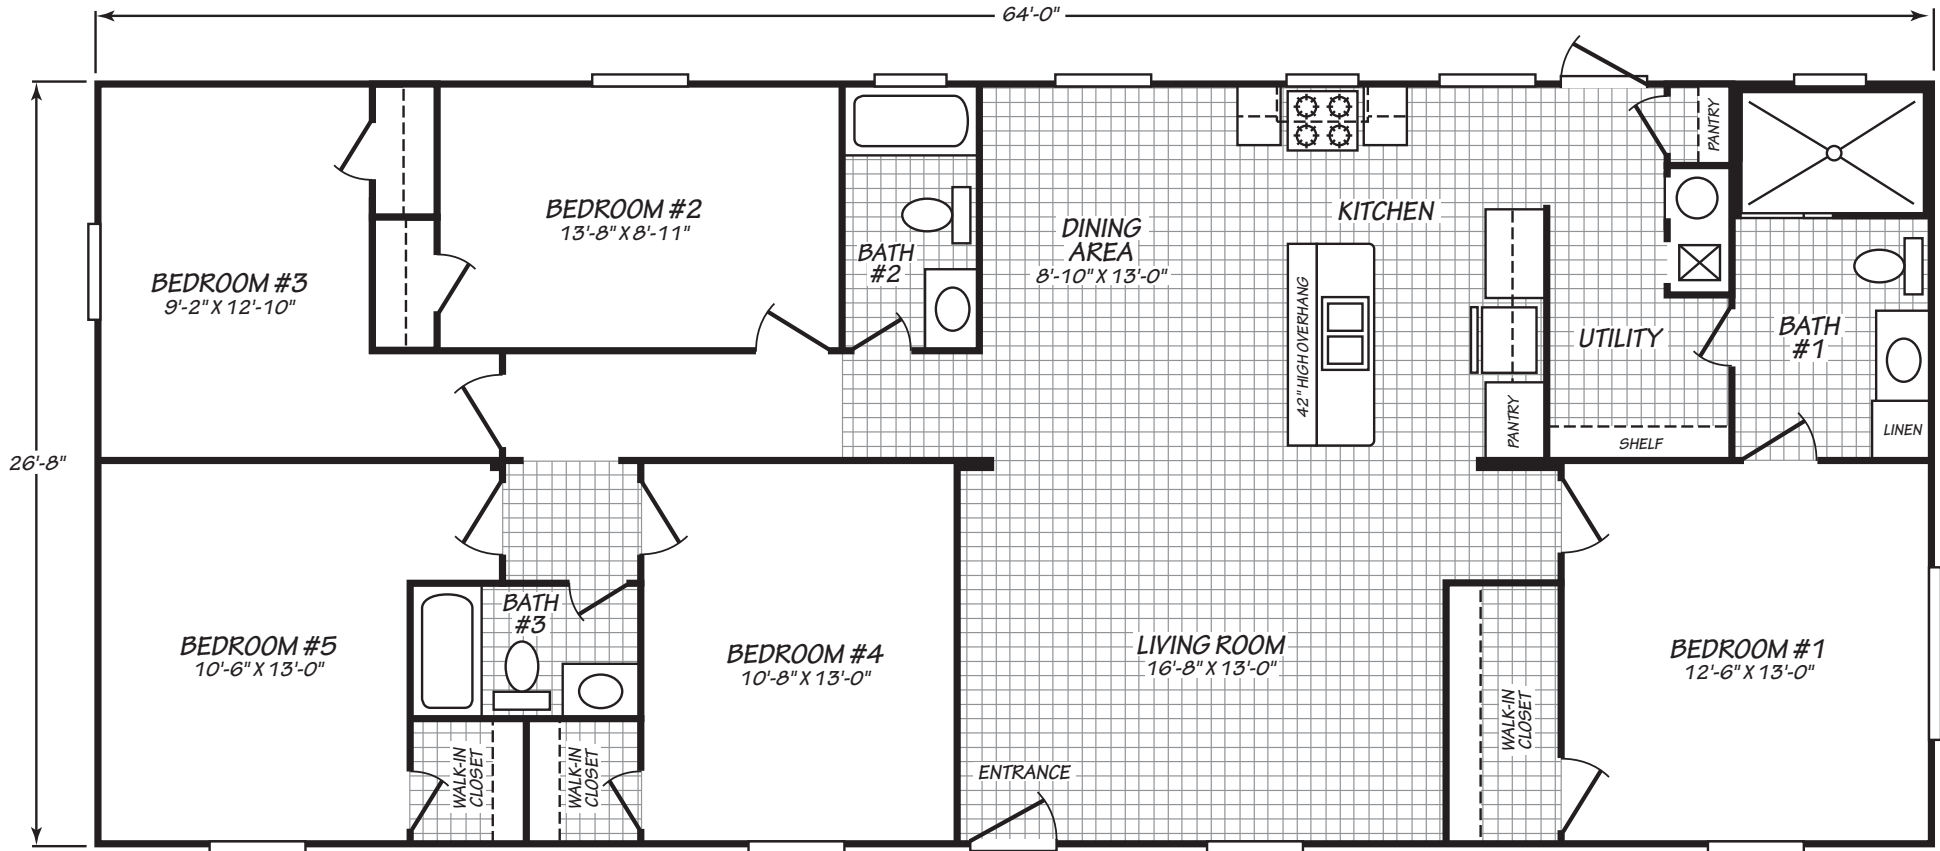

Clarksville

Factory Advantage Series 

Factory Expo

"Factory Direct Pricing" HOME CENTERS

5 Bedroom, 3 Baths
Approx. 1,665 Sq. Ft.

Last Updated: 11-8-18

Factory Expo Home Centers
739 Hwy 52 Bypass West
Lafayette, Tennessee 37083