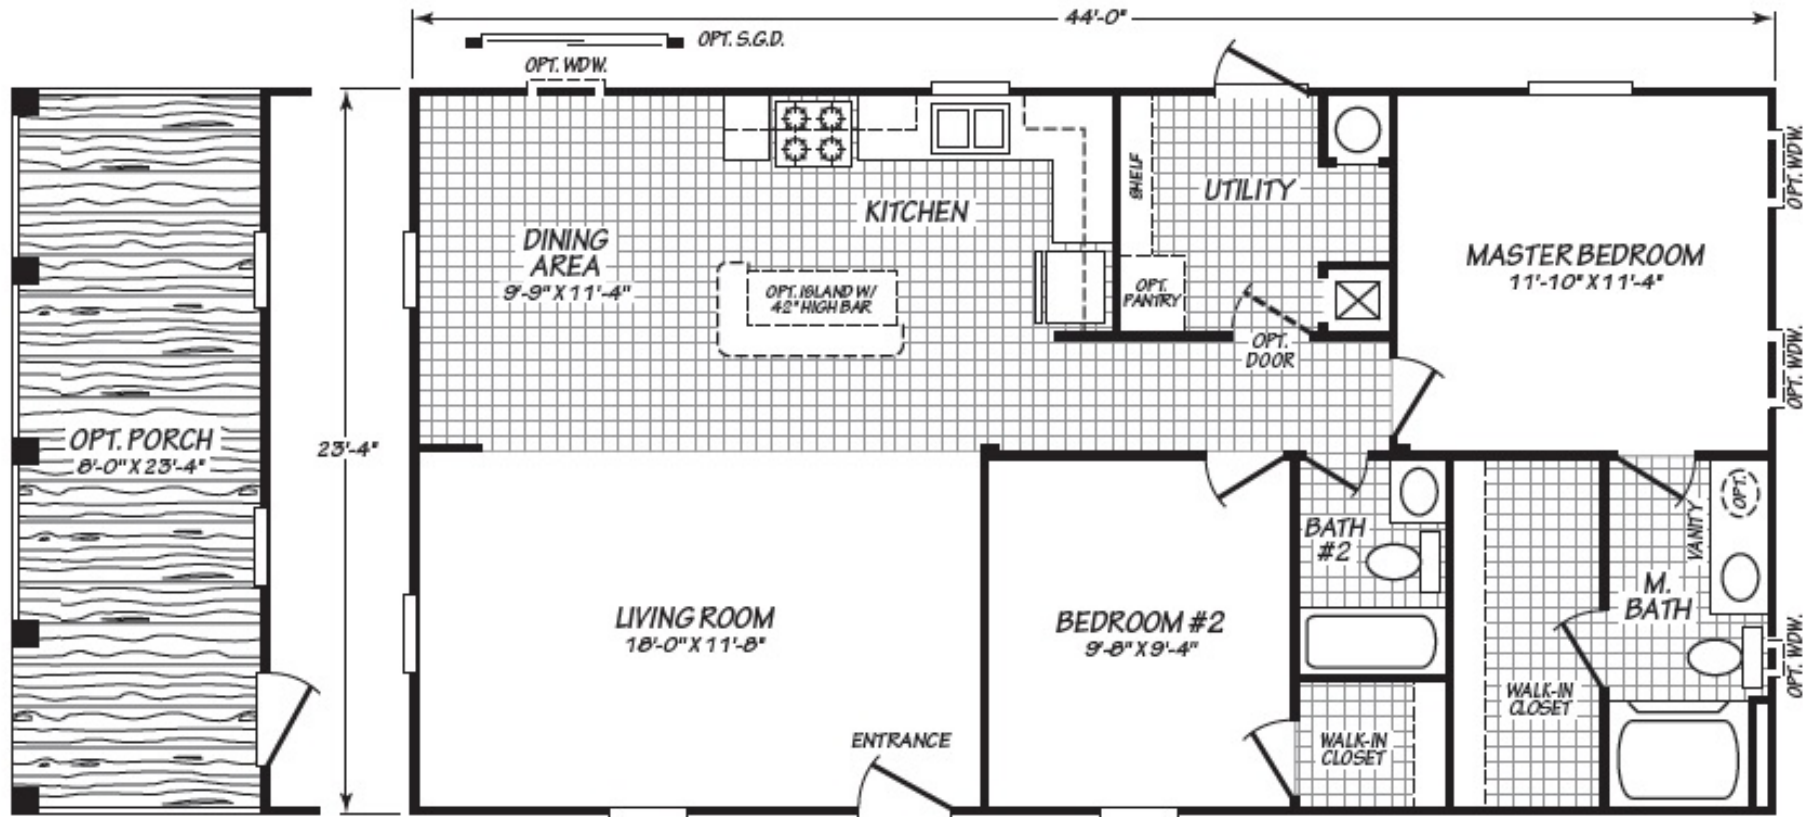

# Bellevue

Factory Advantage Series 

**Factory Expo**  
"Factory Direct Pricing" HOME CENTERS

2 Bedroom, 2 Bath  
Approx. 1,026 Sq. Ft.

Last Updated: 7-17-18

Factory Expo Home Centers  
739 Hwy 52 Bypass West  
Lafayette, Tennessee 37083