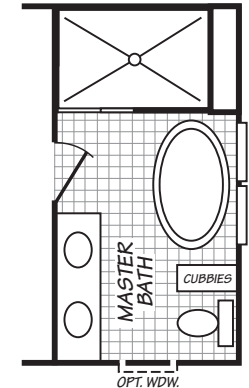

Buckner

Factory Advantage Series 

Factory Expo

"Factory Direct Pricing" HOME CENTERS

3 Bedroom, 2 Bath
Approx. 1,178 Sq. Ft.

Last Updated: 6-27-18

Factory Expo Home Centers
739 Hwy 52 Bypass West
Lafayette, Tennessee 37083