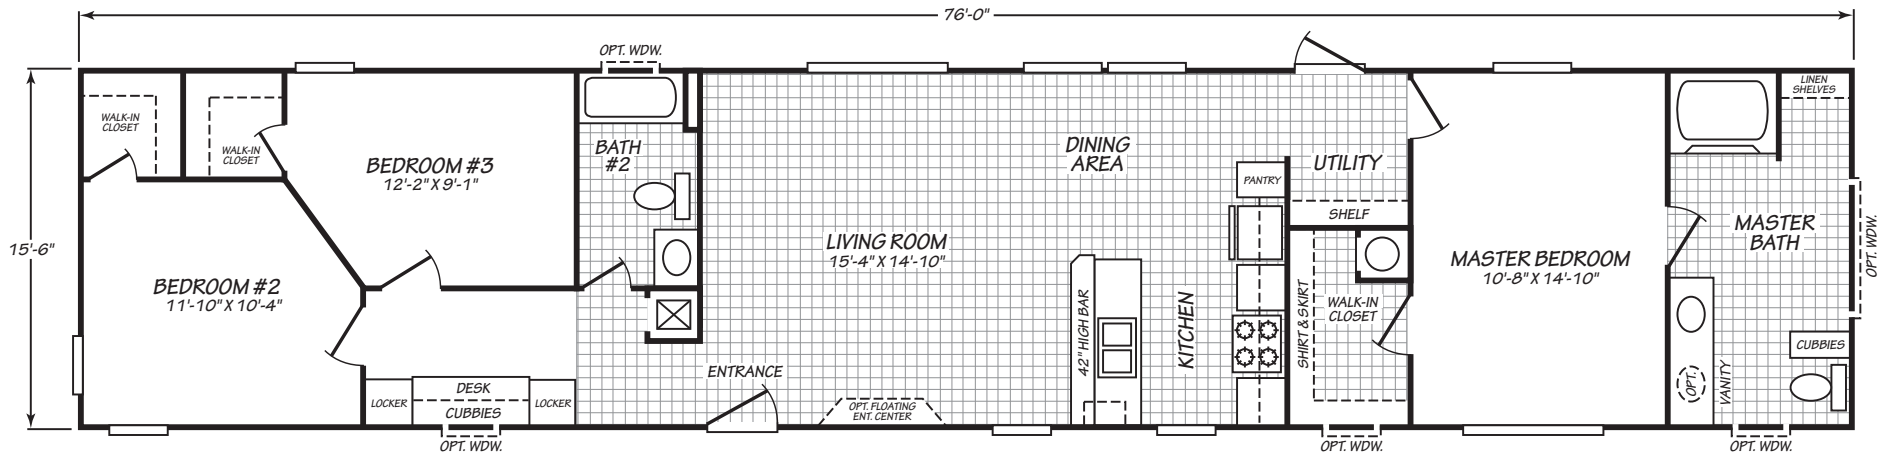

Buckner

Factory Advantage Series 

Factory Expo

"Factory Direct Pricing" HOME CENTERS

3 Bedroom, 2 Bath
Approx. 1,178 Sq. Ft.

Last Updated: 6-27-18

Factory Expo Home Centers
739 Hwy 52 Bypass West
Lafayette, Tennessee 37083