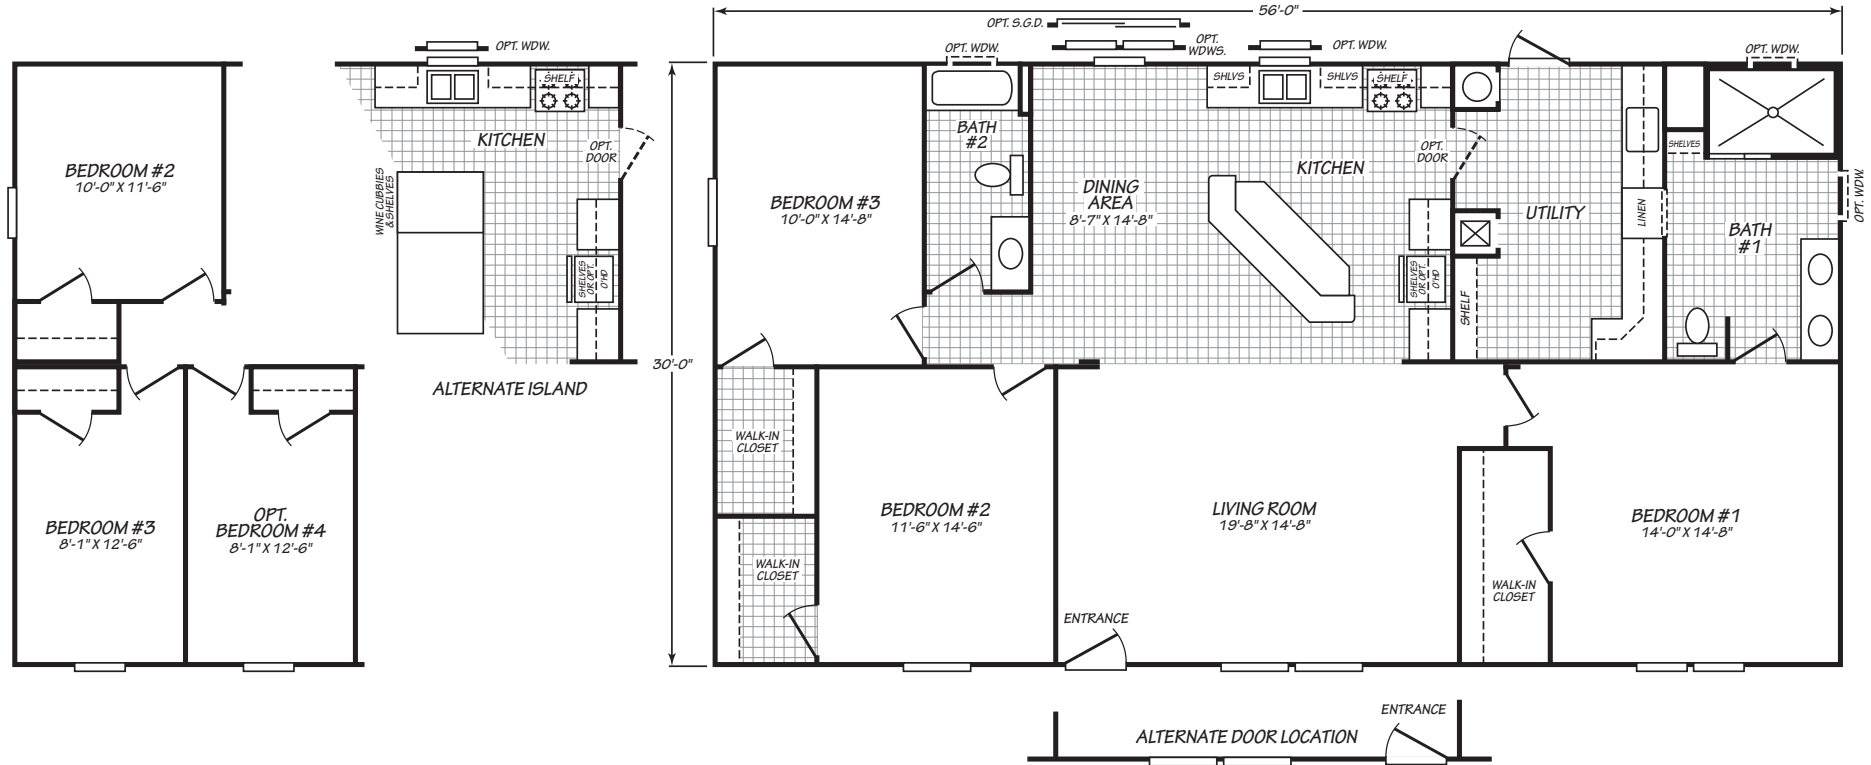

Mayland

Factory Advantage Series

1,680 SQ. FT. (Approximate) 3 Bedroom, 2 Bath

Last Updated: 3-19-21

FACTORY EXPO HOME CENTERS
 739 Hwy 52 Bypass West
 Lafayette TN 37083

MobileHomeExpo.com | 1-800-959-3014