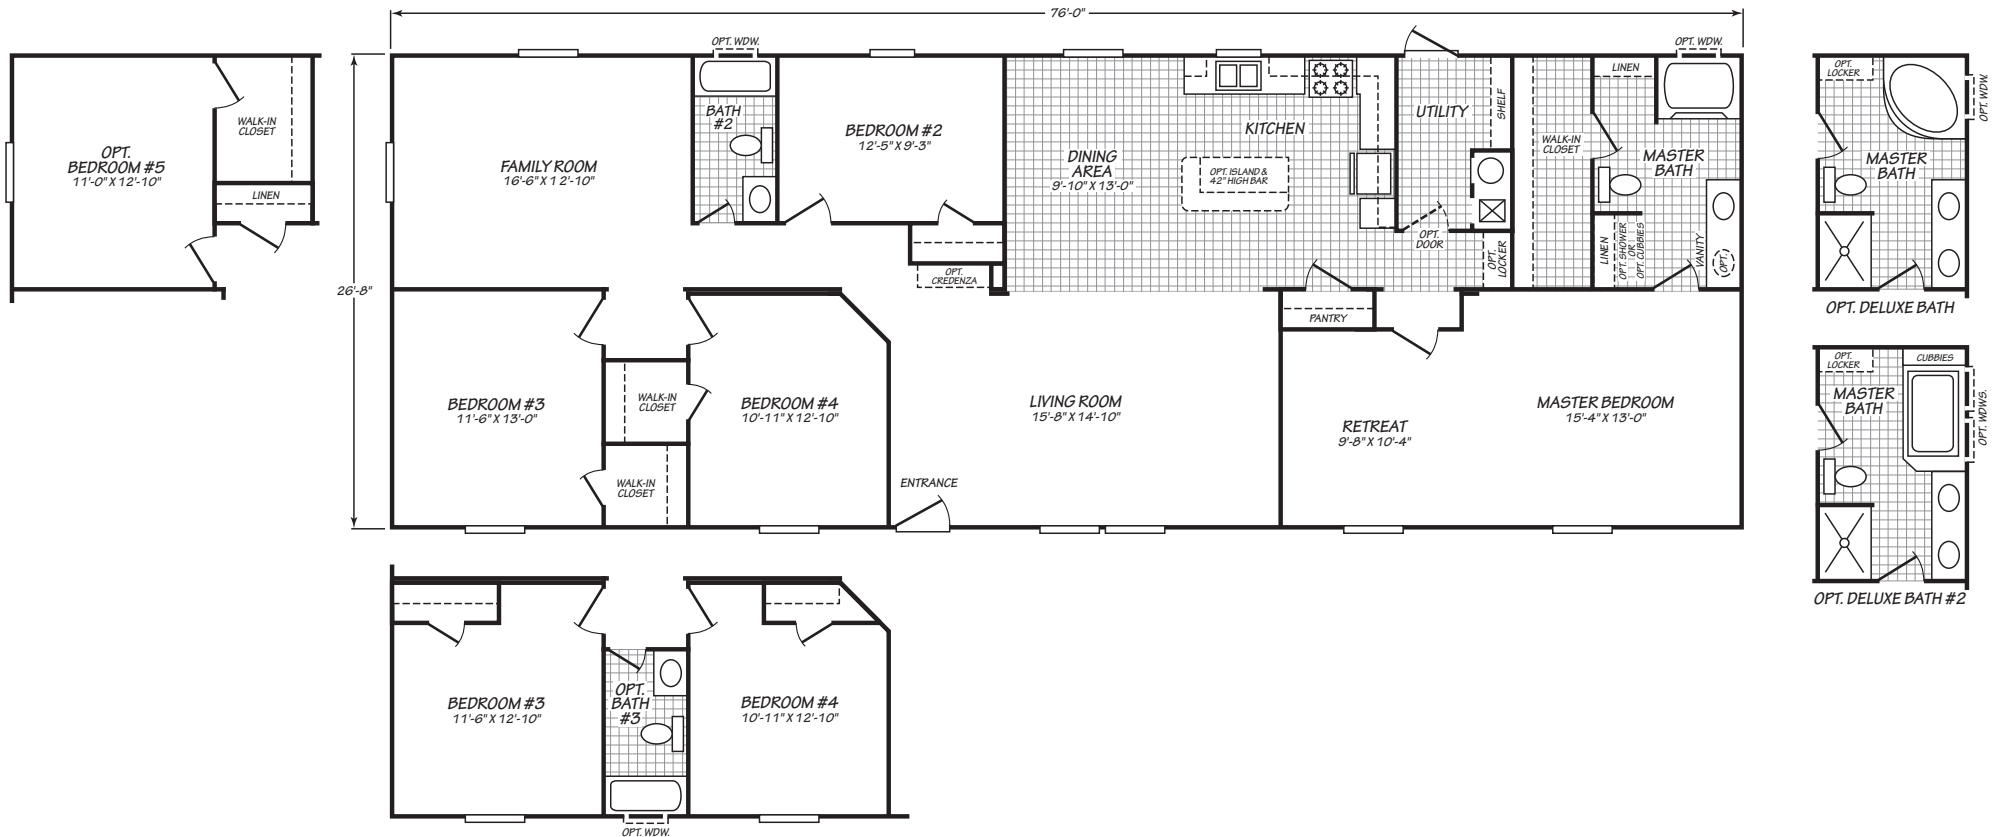

Hawkins

Factory Advantage Series 

4 Bedroom, 2 Bath
Approx. 2,026 Sq. Ft.

Last Updated: 5-14-18

Factory Expo Home Centers
739 Hwy 52 Bypass West
Lafayette, Tennessee 37083

I authorize Factory Expo to build my house, per this plan.