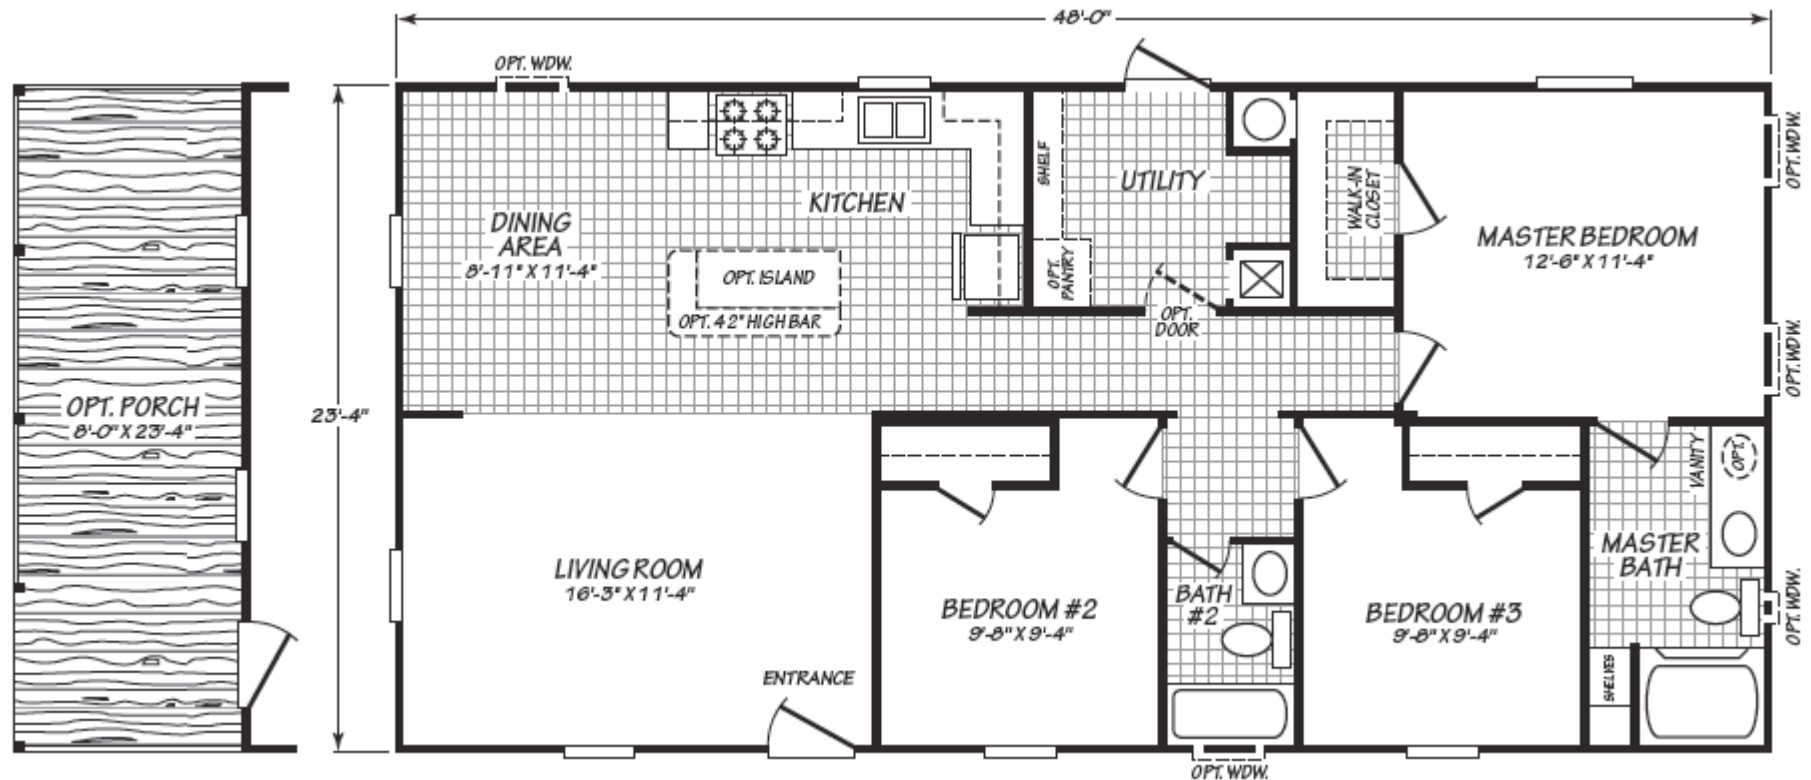

Edmonson

Factory Advantage Series 

Factory Expo

"Factory Direct Pricing" HOME CENTERS

3 Bedroom, 2 Bath
Approx. 1,119 Sq. Ft.

Last Updated: 8-20-18

Factory Expo Home Centers
 739 Hwy 52 Bypass West
 Lafayette, Tennessee 37083