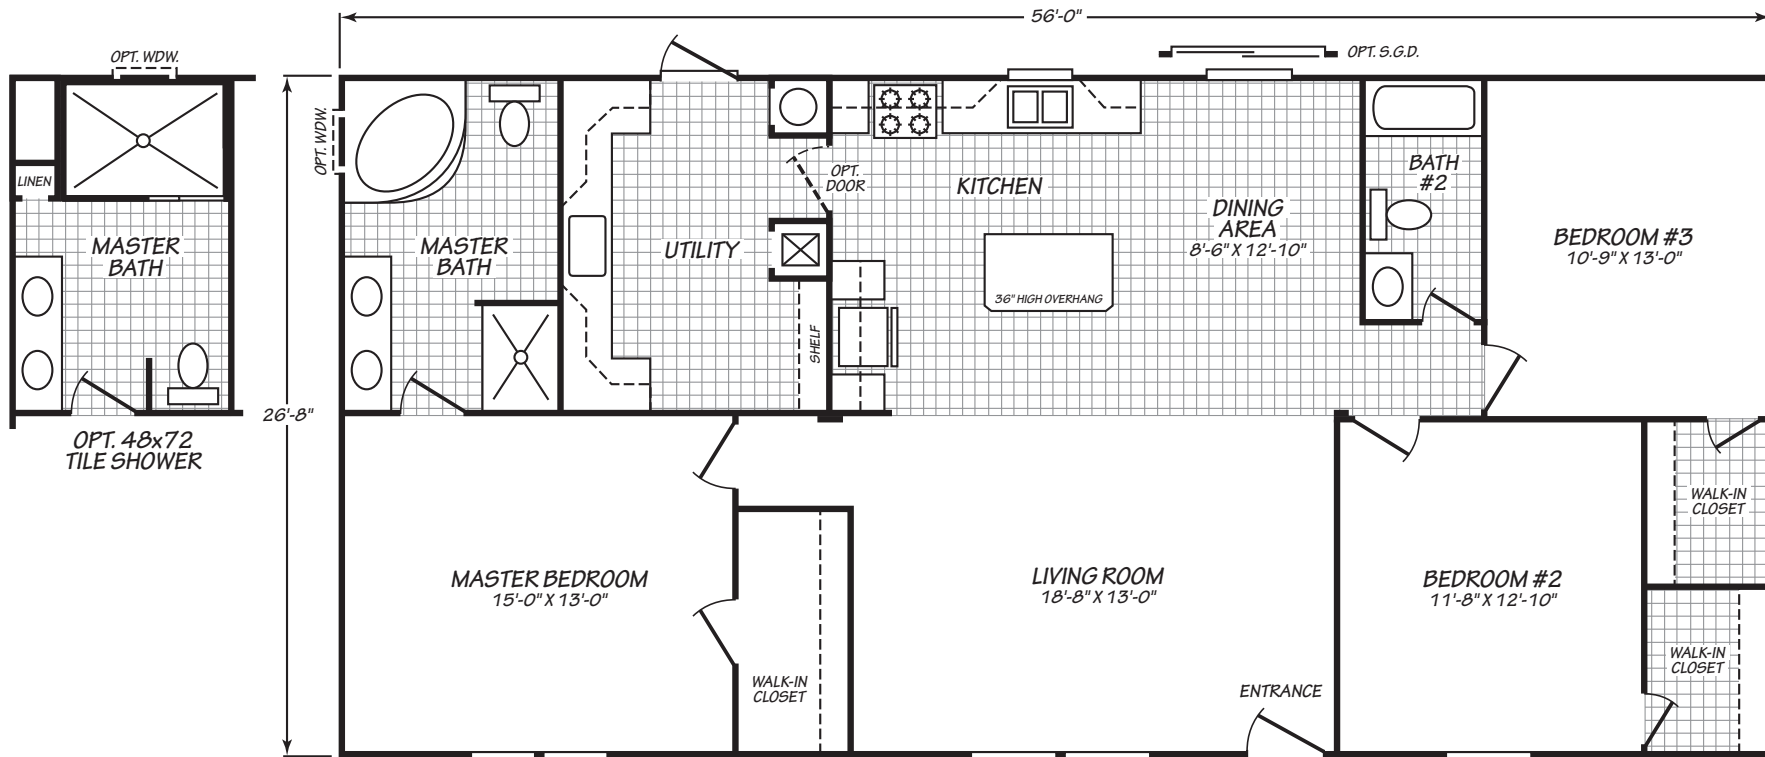

Woodford

Factory Advantage Series 

3 Bedroom, 2 Bath
Approx. 1,492 Sq. Ft.

Last Updated: 7-30-18

Factory Expo Home Centers
739 Hwy 52 Bypass West
Lafayette, Tennessee 37083

I authorize Factory Expo to build my house, per this plan.