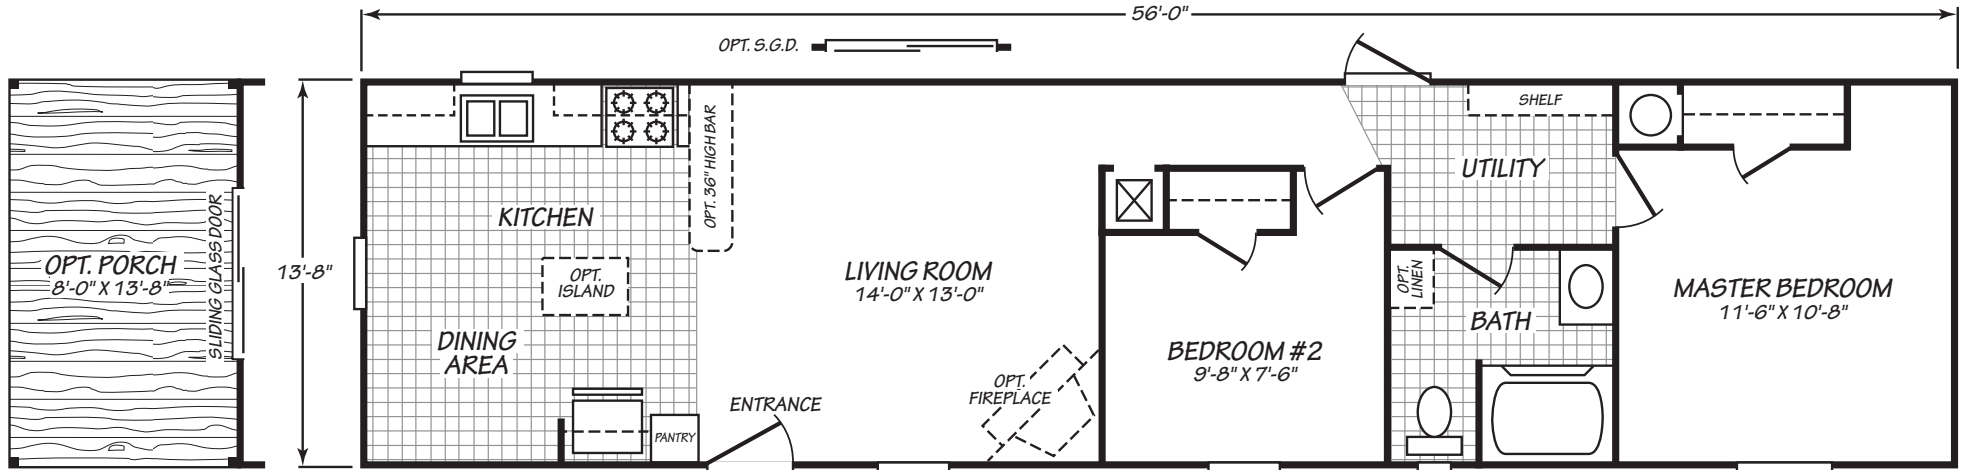

# Factory Expo

"Factory Direct Pricing" HOME CENTERS

2 Bedroom, 1 Bath  
Approx. 764 Sq. Ft.

Last Updated: 8-16-18

Factory Expo Home Centers  
739 Hwy 52 Bypass West  
Lafayette, Tennessee 37083

I authorize Factory Expo to build my house, per this plan.