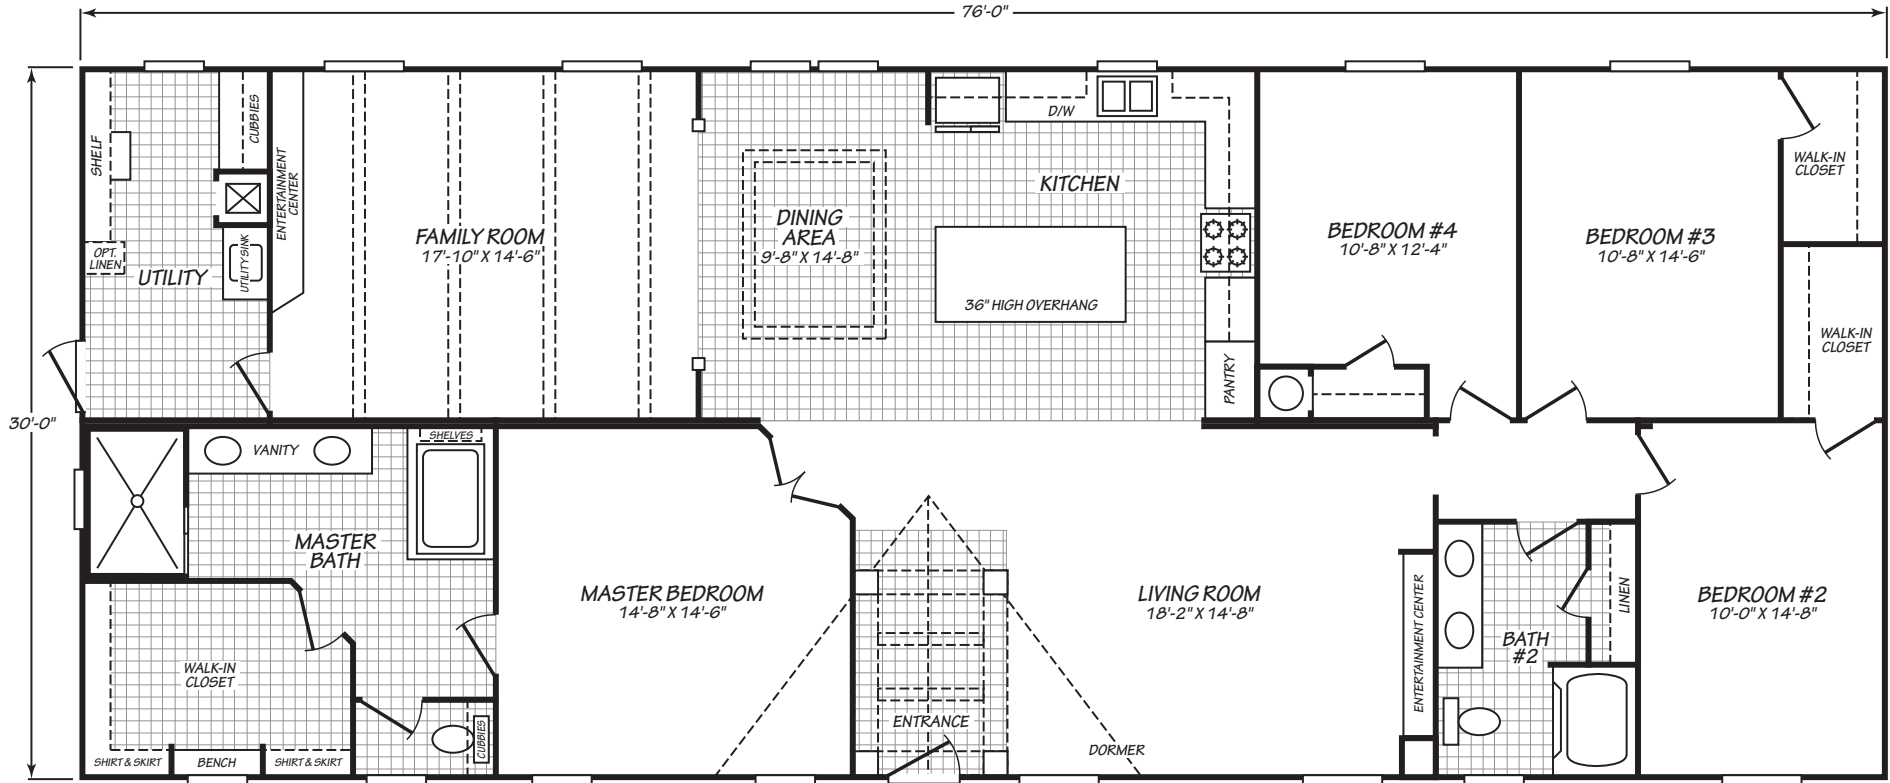

Trimble

Expo Elite Series 

Factory Expo

"Factory Direct Pricing" HOME CENTERS

4 Bedroom, 2 Bath
Approx. 2,280 Sq. Ft.

Last Updated: 6-25-19

Factory Expo Home Centers
739 Hwy 52 Bypass West
Lafayette, Tennessee 37083