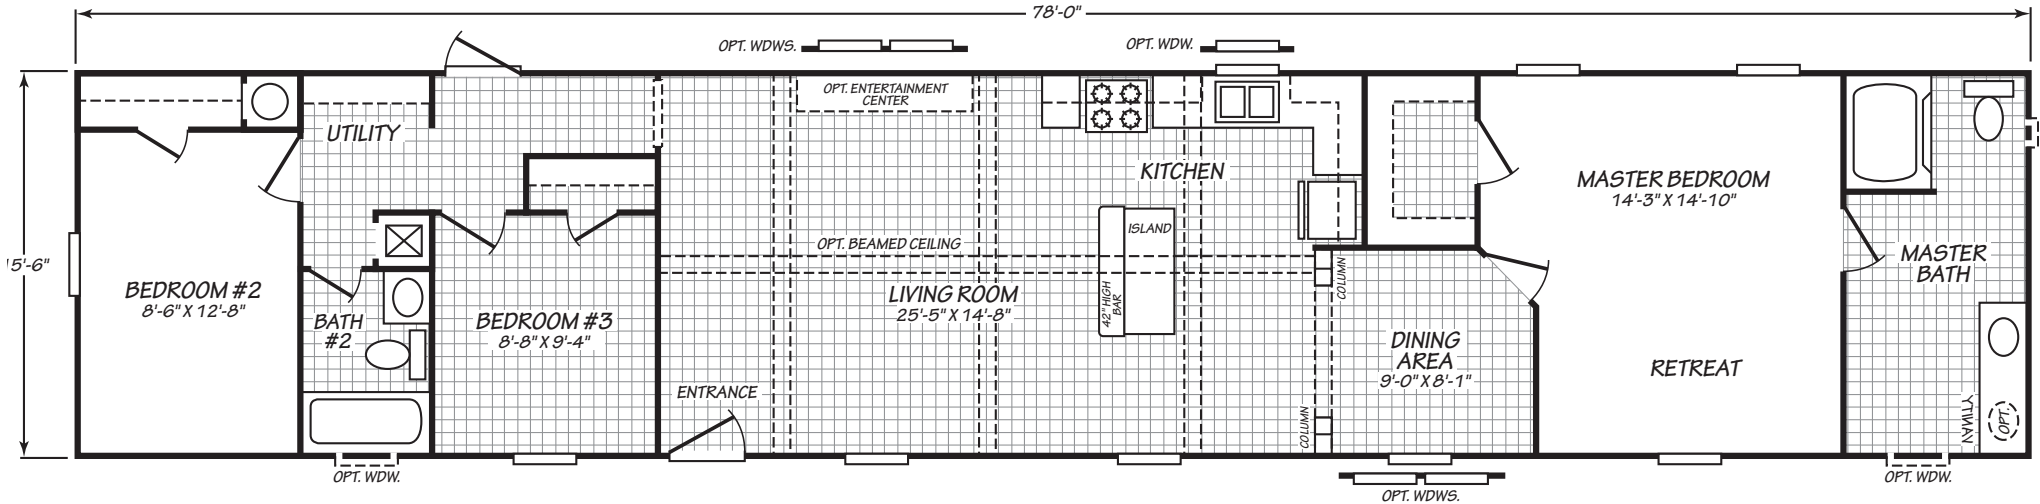

# Factory Expo

"Factory Direct Pricing" HOME CENTERS

**3 Bedroom, 2 Bath**  
**Approx. 1,209 Sq. Ft.**

Last Updated: 8-16-18

Factory Expo Home Centers  
 739 Hwy 52 Bypass West  
 Lafayette, Tennessee 37083