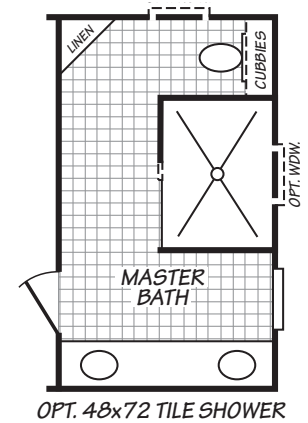

# Factory Expo

"Factory Direct Pricing" HOME CENTERS

**3 Bedroom, 2 Bath**  
**Approx. 1,209 Sq. Ft.**

Last Updated: 8-16-18

Factory Expo Home Centers  
 739 Hwy 52 Bypass West  
 Lafayette, Tennessee 37083