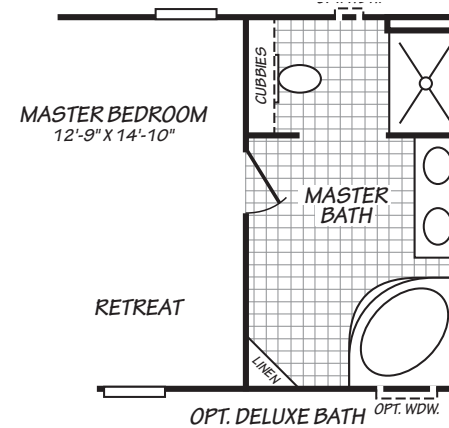

# Factory Expo

"Factory Direct Pricing" HOME CENTERS

**3 Bedroom, 2 Bath**  
**Approx. 1,209 Sq. Ft.**

Last Updated: 8-16-18

Factory Expo Home Centers  
 739 Hwy 52 Bypass West  
 Lafayette, Tennessee 37083