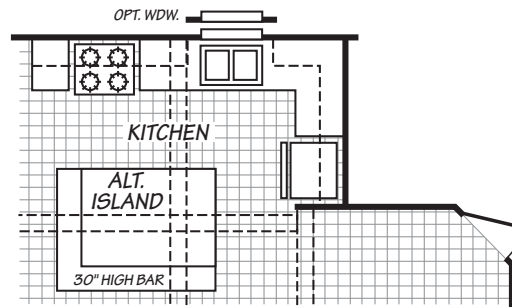

# Factory Expo

"Factory Direct Pricing" HOME CENTERS

**3 Bedroom, 2 Bath**  
**Approx. 1,209 Sq. Ft.**

Last Updated: 8-16-18

Factory Expo Home Centers  
 739 Hwy 52 Bypass West  
 Lafayette, Tennessee 37083