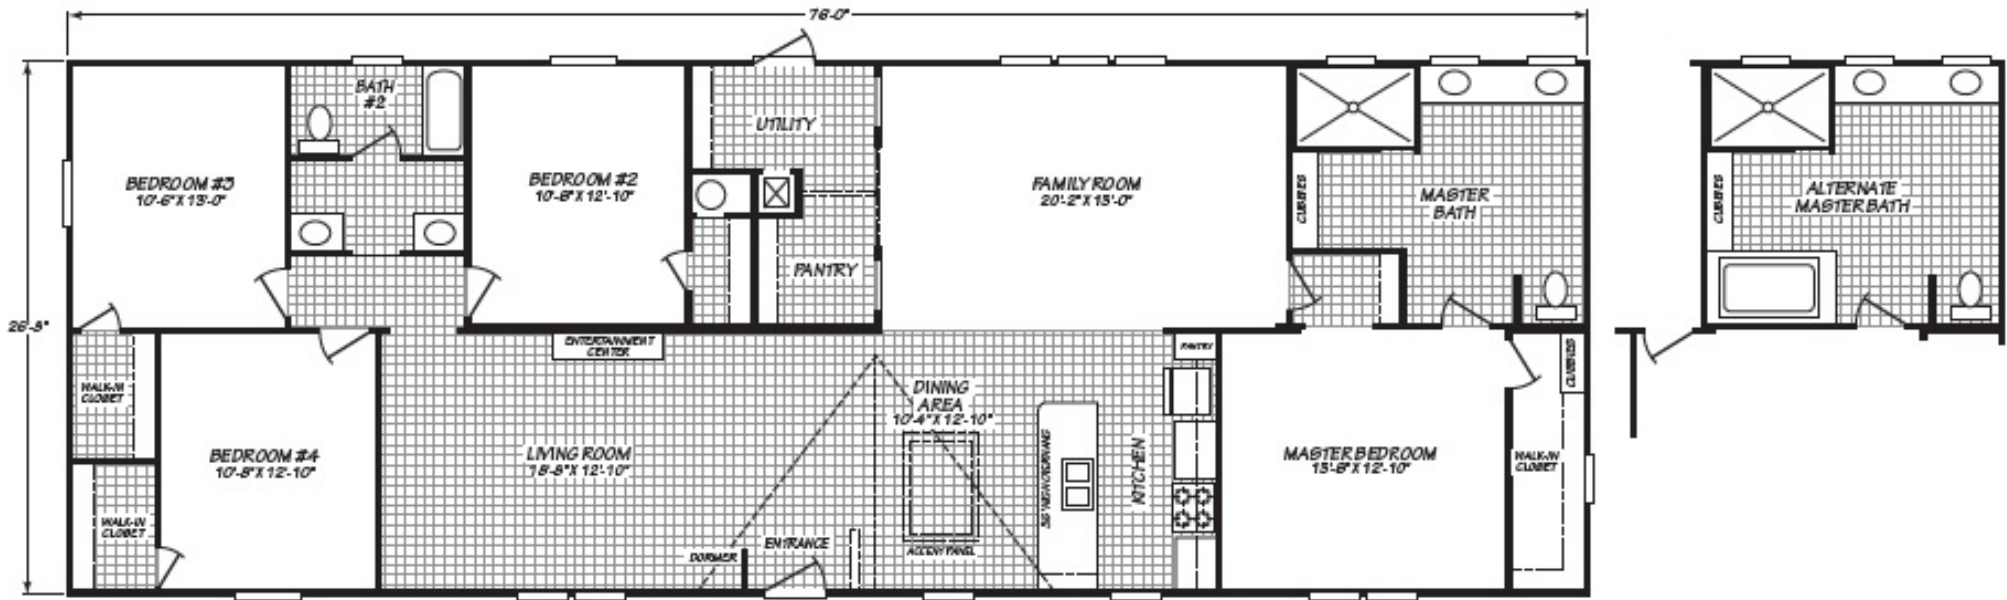

Robertson

Factory Advantage Series 

Factory Expo

"Factory Direct Pricing" HOME CENTERS

4 Bedroom, 2 Bath
Approx. 2,026 Sq. Ft.

Last Updated: 8-25-17

Factory Expo Home Centers
739 Hwy 52 Bypass West
Lafayette, Tennessee 37083