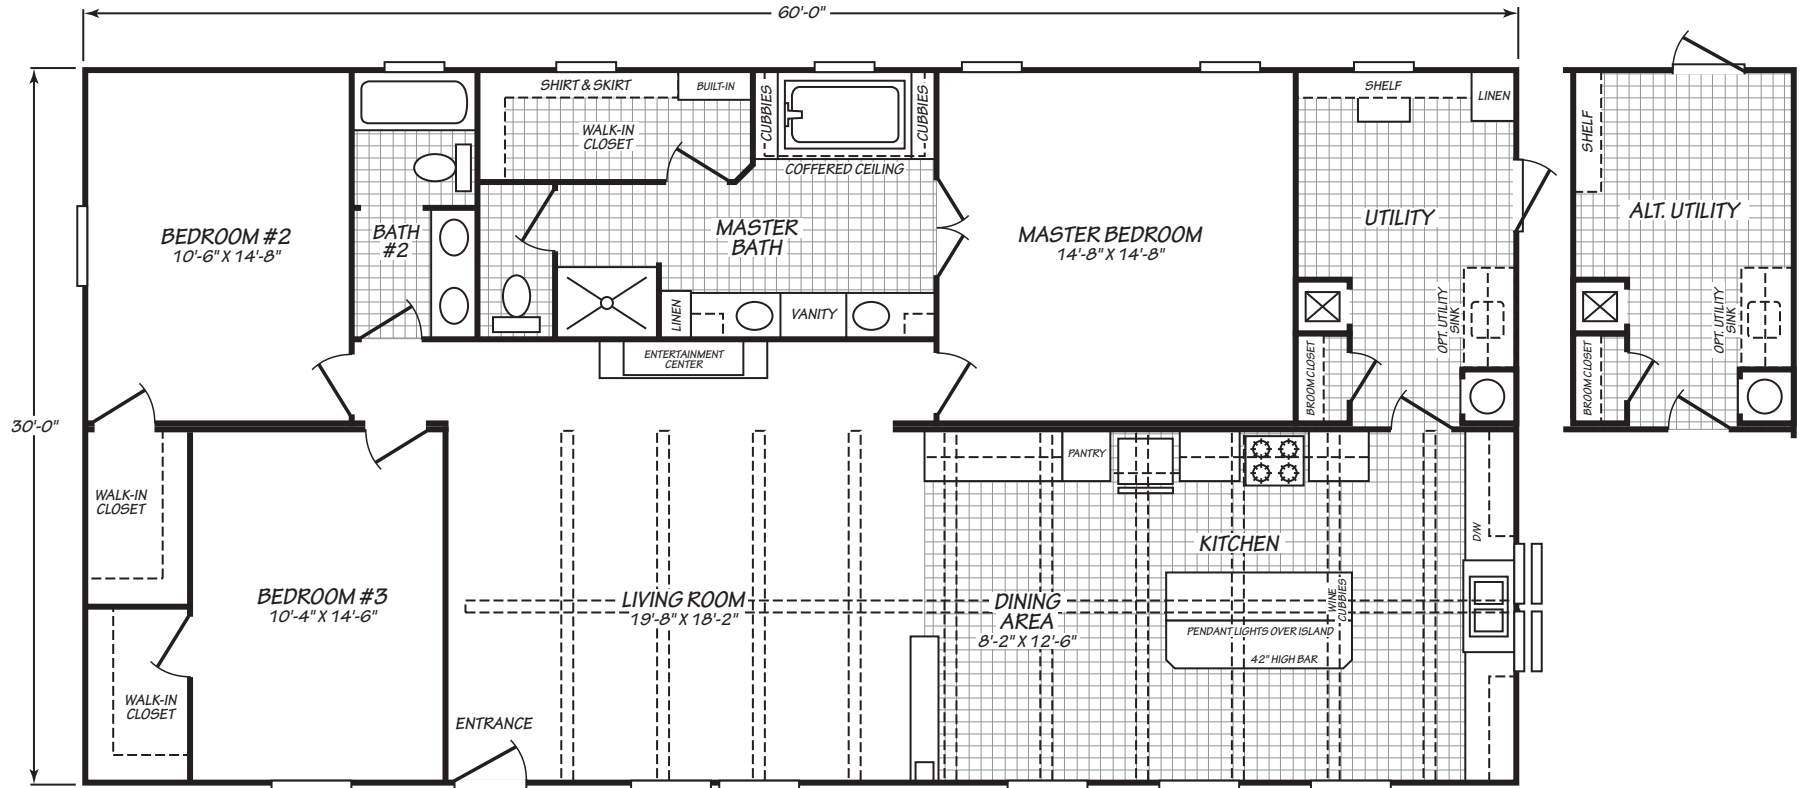

Oldham

Expo Elite Series *Caveo*

Factory Expo

"Factory Direct Pricing" HOME CENTERS

3 Bedroom, 2 Bath
Approx. 1,800 Sq. Ft.

Last Updated: 12-13-18

Factory Expo Home Centers
739 Hwy 52 Bypass West
Lafayette, Tennessee 37083