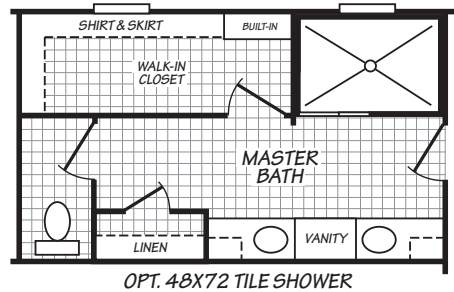

Oldham

Expo Elite Series *Caveo*

Factory Expo

"Factory Direct Pricing" HOME CENTERS

3 Bedroom, 2 Bath
Approx. 1,800 Sq. Ft.

Last Updated: 12-13-18

Factory Expo Home Centers
739 Hwy 52 Bypass West
Lafayette, Tennessee 37083