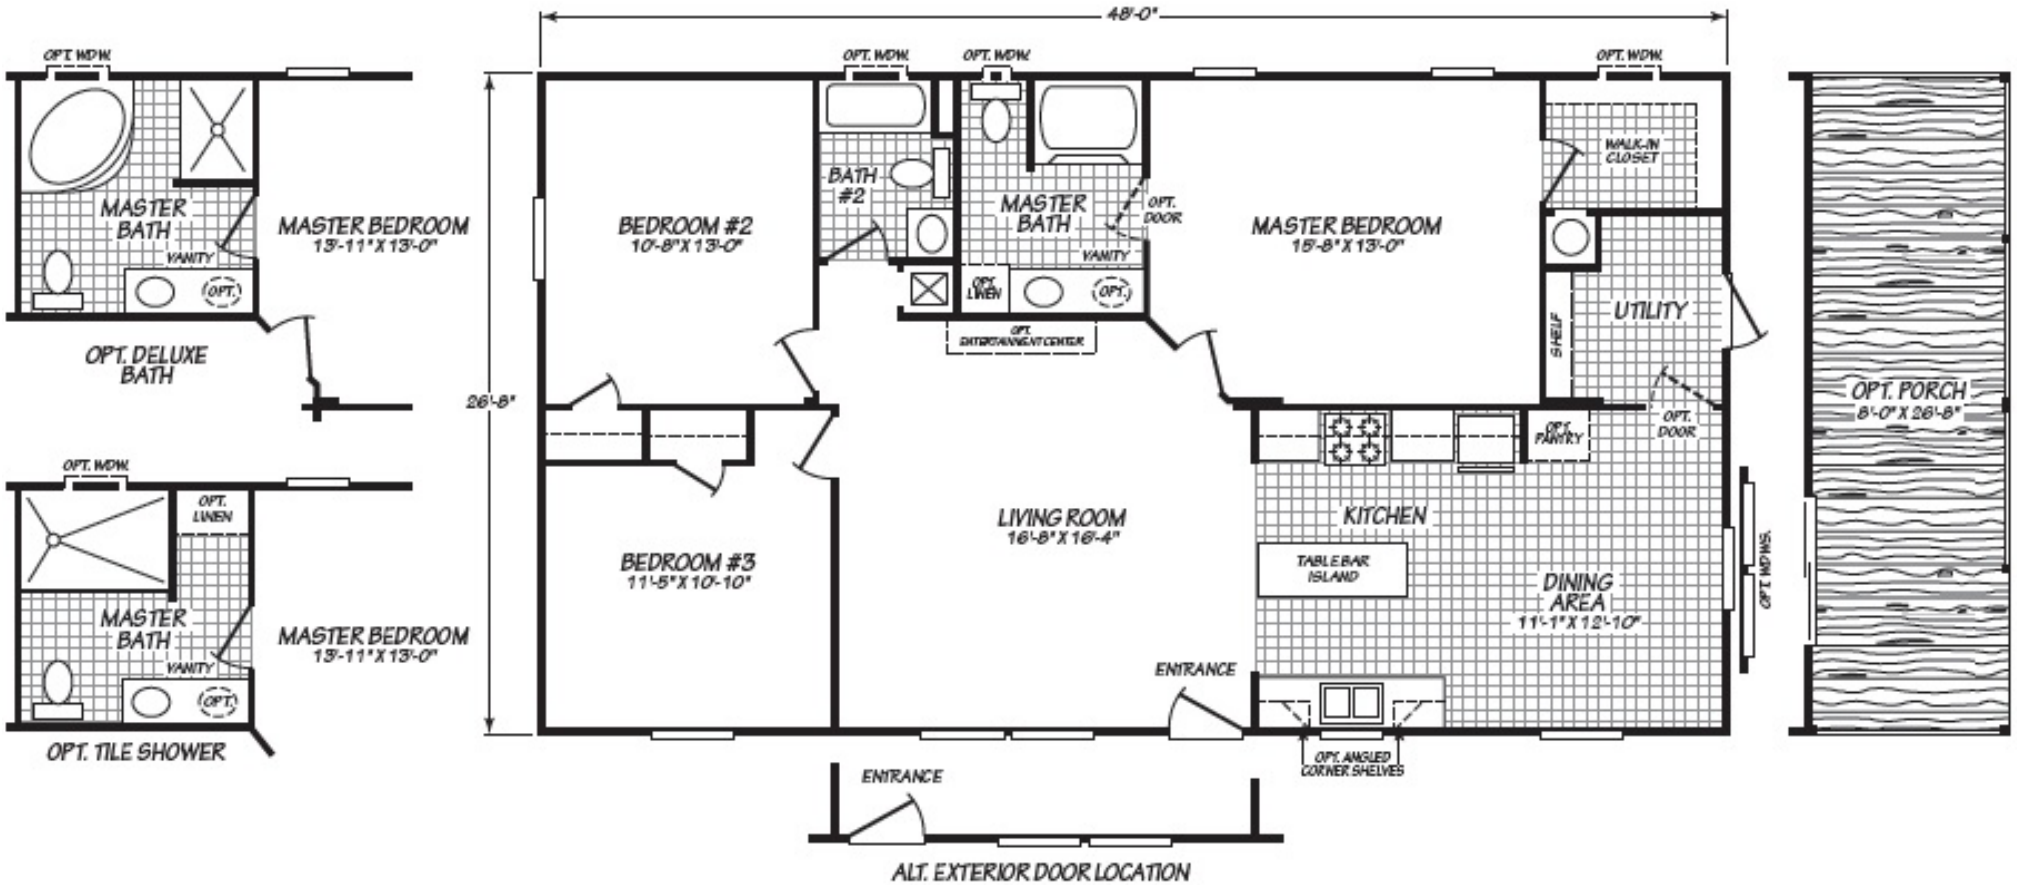

Maury

Factory Advantage Series 

Factory Expo

"Factory Direct Pricing" HOME CENTERS

3 Bedroom, 2 Bath
Approx. 1,279 Sq. Ft.

Last Updated: 8-11-17

Factory Expo Home Centers
739 Hwy 52 Bypass West
Lafayette, Tennessee 37083