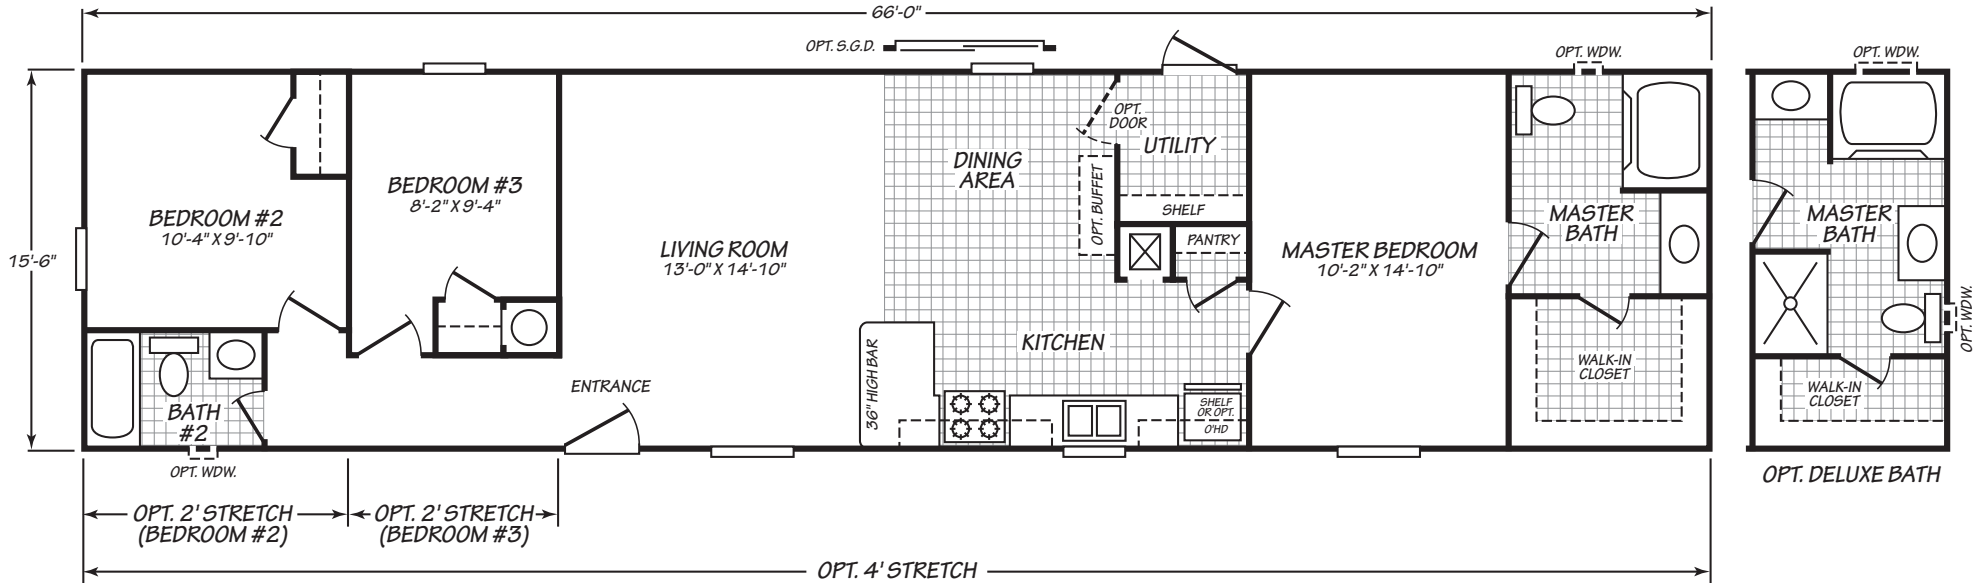

# Factory Expo

"Factory Direct Pricing" HOME CENTERS

**3 Bedroom, 2 Bath**  
**Approx. 1,023 Sq. Ft.**

Last Updated: 8-16-18

Factory Expo Home Centers  
739 Hwy 52 Bypass West  
Lafayette, Tennessee 37083