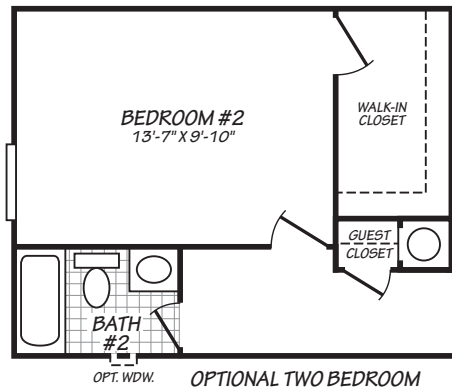

# Factory Expo

"Factory Direct Pricing" HOME CENTERS

**3 Bedroom, 2 Bath**  
**Approx. 1,023 Sq. Ft.**

Last Updated: 8-16-18

Factory Expo Home Centers  
739 Hwy 52 Bypass West  
Lafayette, Tennessee 37083