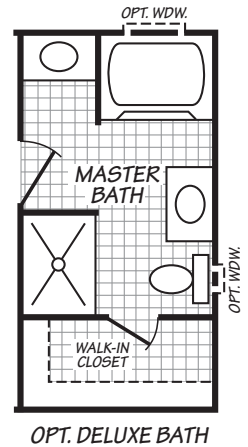

# Factory Expo

"Factory Direct Pricing" HOME CENTERS

**3 Bedroom, 2 Bath**  
**Approx. 1,023 Sq. Ft.**

Last Updated: 8-16-18

Factory Expo Home Centers  
739 Hwy 52 Bypass West  
Lafayette, Tennessee 37083