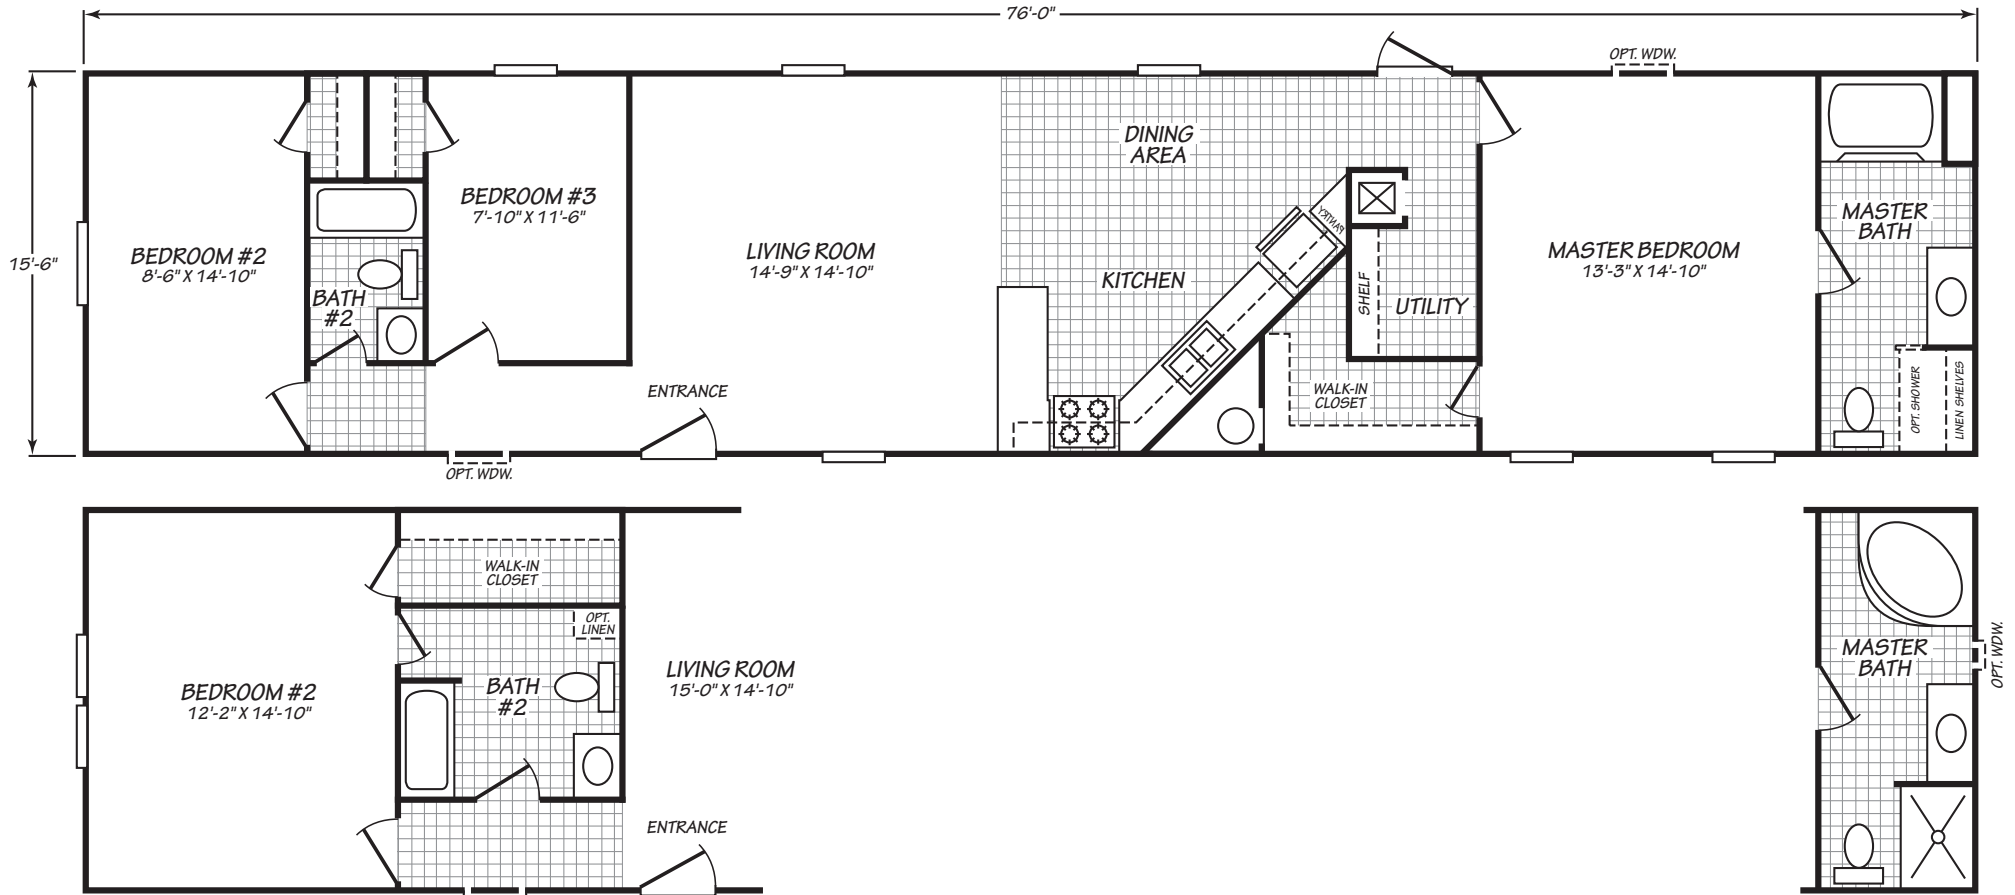

Dodson

Factory Advantage Series 

Factory Expo

"Factory Direct Pricing" HOME CENTERS

3 Bedroom, 2 Bath
Approx. 1,178 Sq. Ft.

Last Updated: 8-16-18

Factory Expo Home Centers
739 Hwy 52 Bypass West
Lafayette, Tennessee 37083