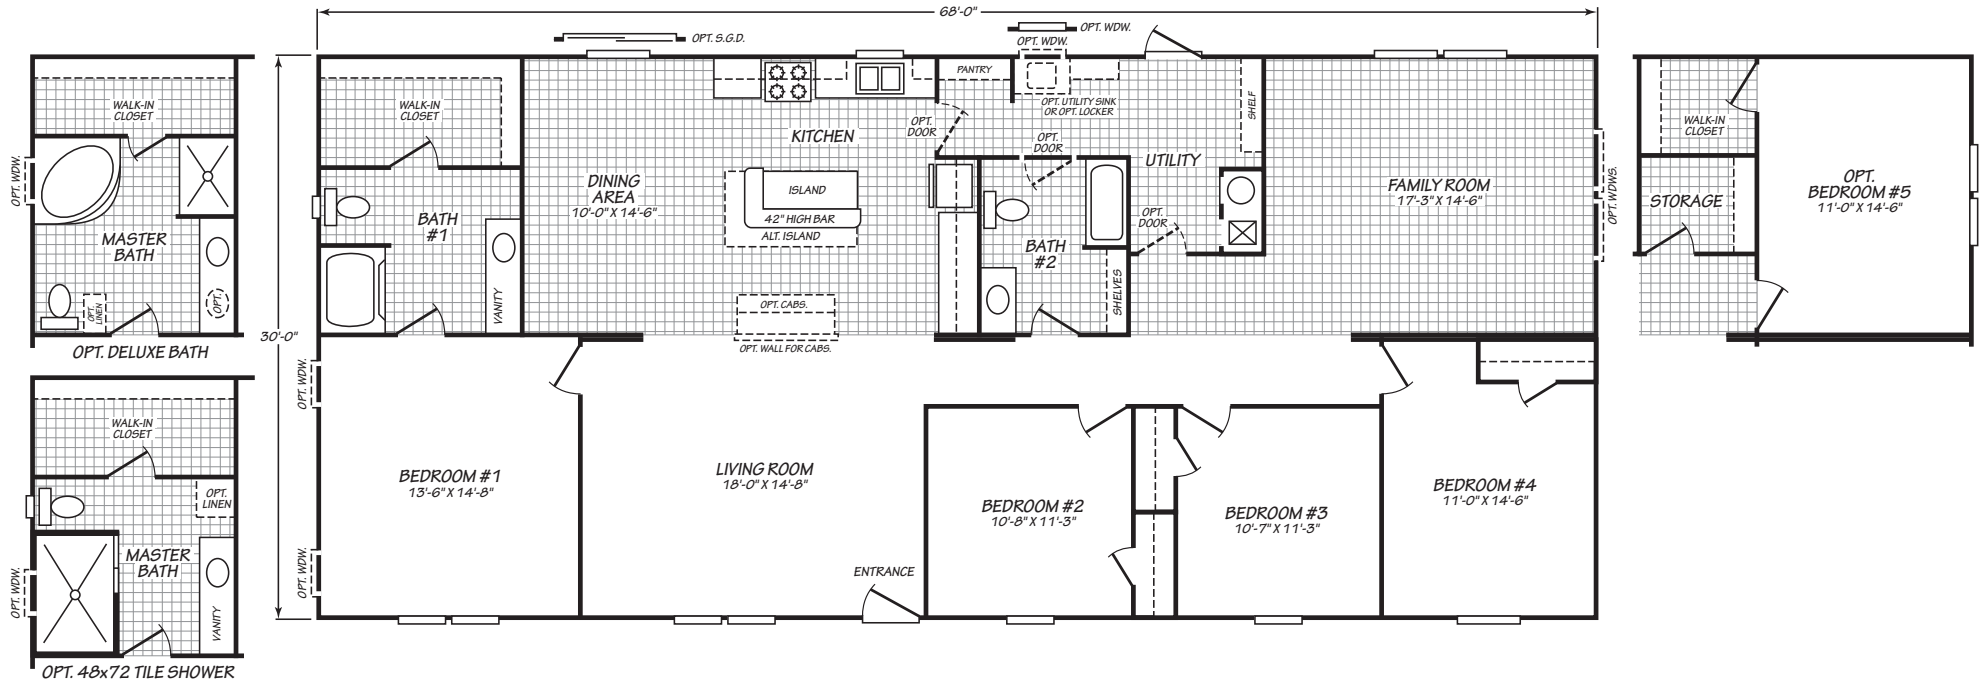

# Factory Expo

"Factory Direct Pricing" HOME CENTERS

4 Bedroom, 2 Bath  
Approx. 2,040 Sq. Ft.

Last Updated: 6-25-19

Factory Expo Home Centers  
739 Hwy 52 Bypass West  
Lafayette, Tennessee 37083

I authorize Factory Expo to build my house, per this plan.