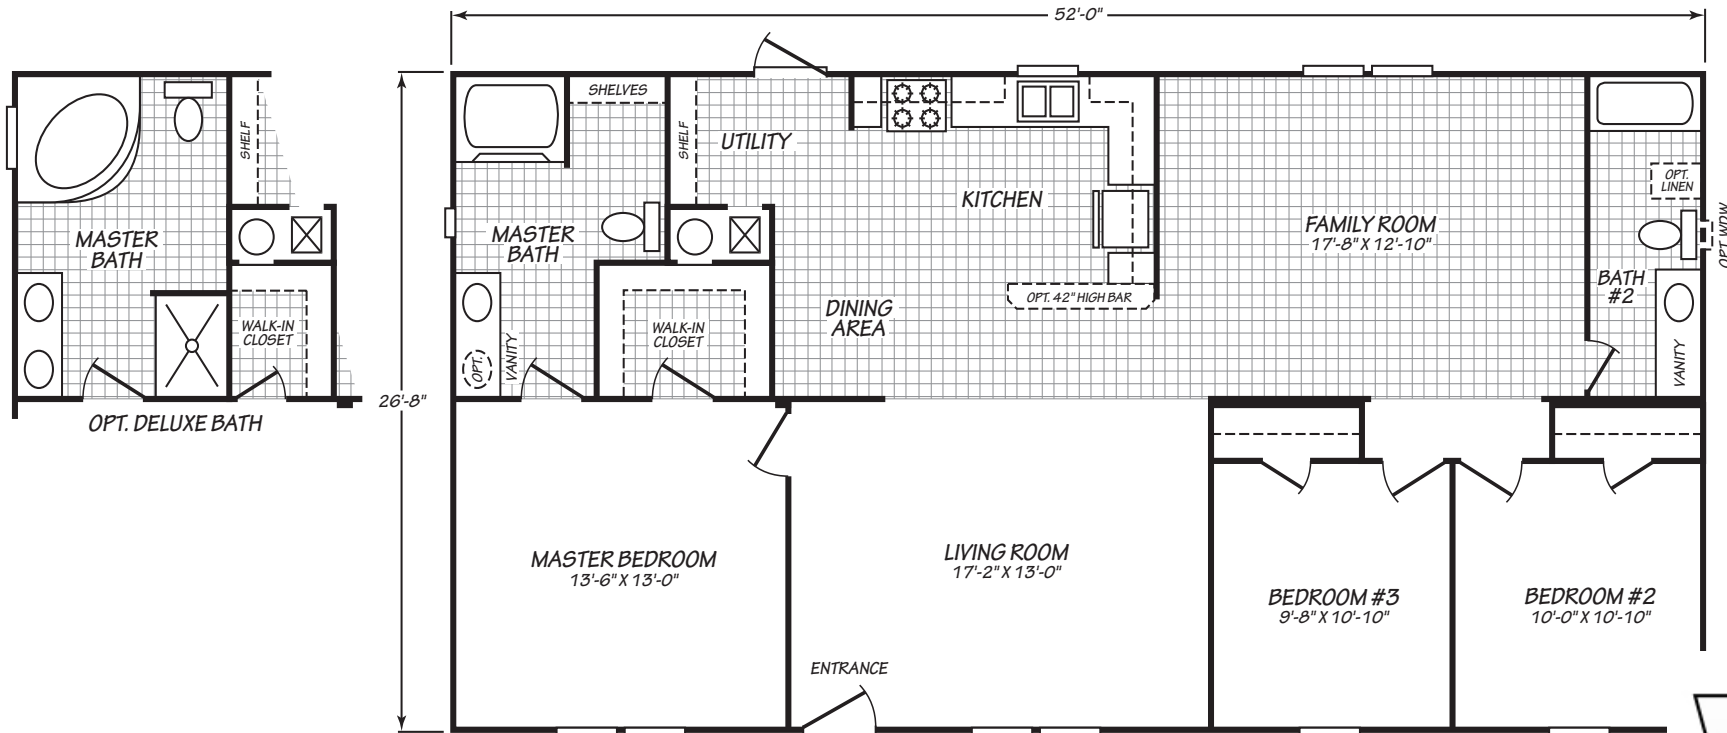

Copperhill

Blue Ridge Series by Cavco

3 Bedroom, 2 Bath
Approx. 1,386 Sq. Ft.

Last Updated: 7-18-16

Available
as a
32'Wide!

Factory Expo Home Centers
739 Hwy 52 Bypass West
Lafayette, Tennessee 37083

I authorize Factory Expo to build my house, per this plan.
X _____
Customer Signature/Date