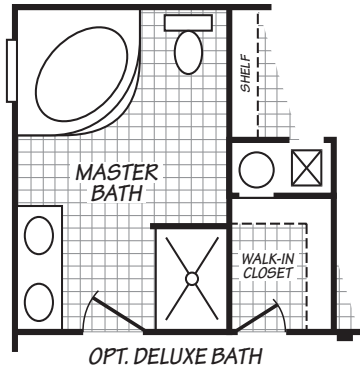

Copperhill

Blue Ridge Series by Cavco

3 Bedroom, 2 Bath
Approx. 1,386 Sq. Ft.

Last Updated: 7-18-16

Available
as a
32'Wide!

Factory Expo Home Centers
739 Hwy 52 Bypass West
Lafayette, Tennessee 37083

I authorize Factory Expo to build my house, per this plan.
X _____
Customer Signature/Date