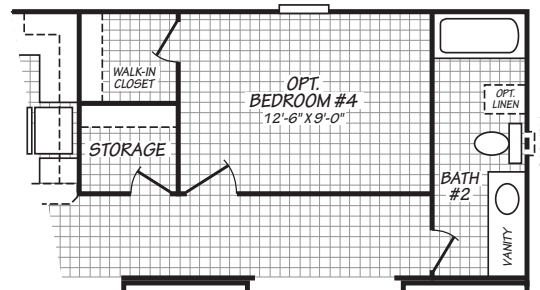

Copperhill

Blue Ridge Series by Cavco

3 Bedroom, 2 Bath
Approx. 1,386 Sq. Ft.

Last Updated: 7-18-16

Available
as a
32'Wide!

Factory Expo Home Centers
739 Hwy 52 Bypass West
Lafayette, Tennessee 37083

I authorize Factory Expo to build my house, per this plan.
X _____
Customer Signature/Date